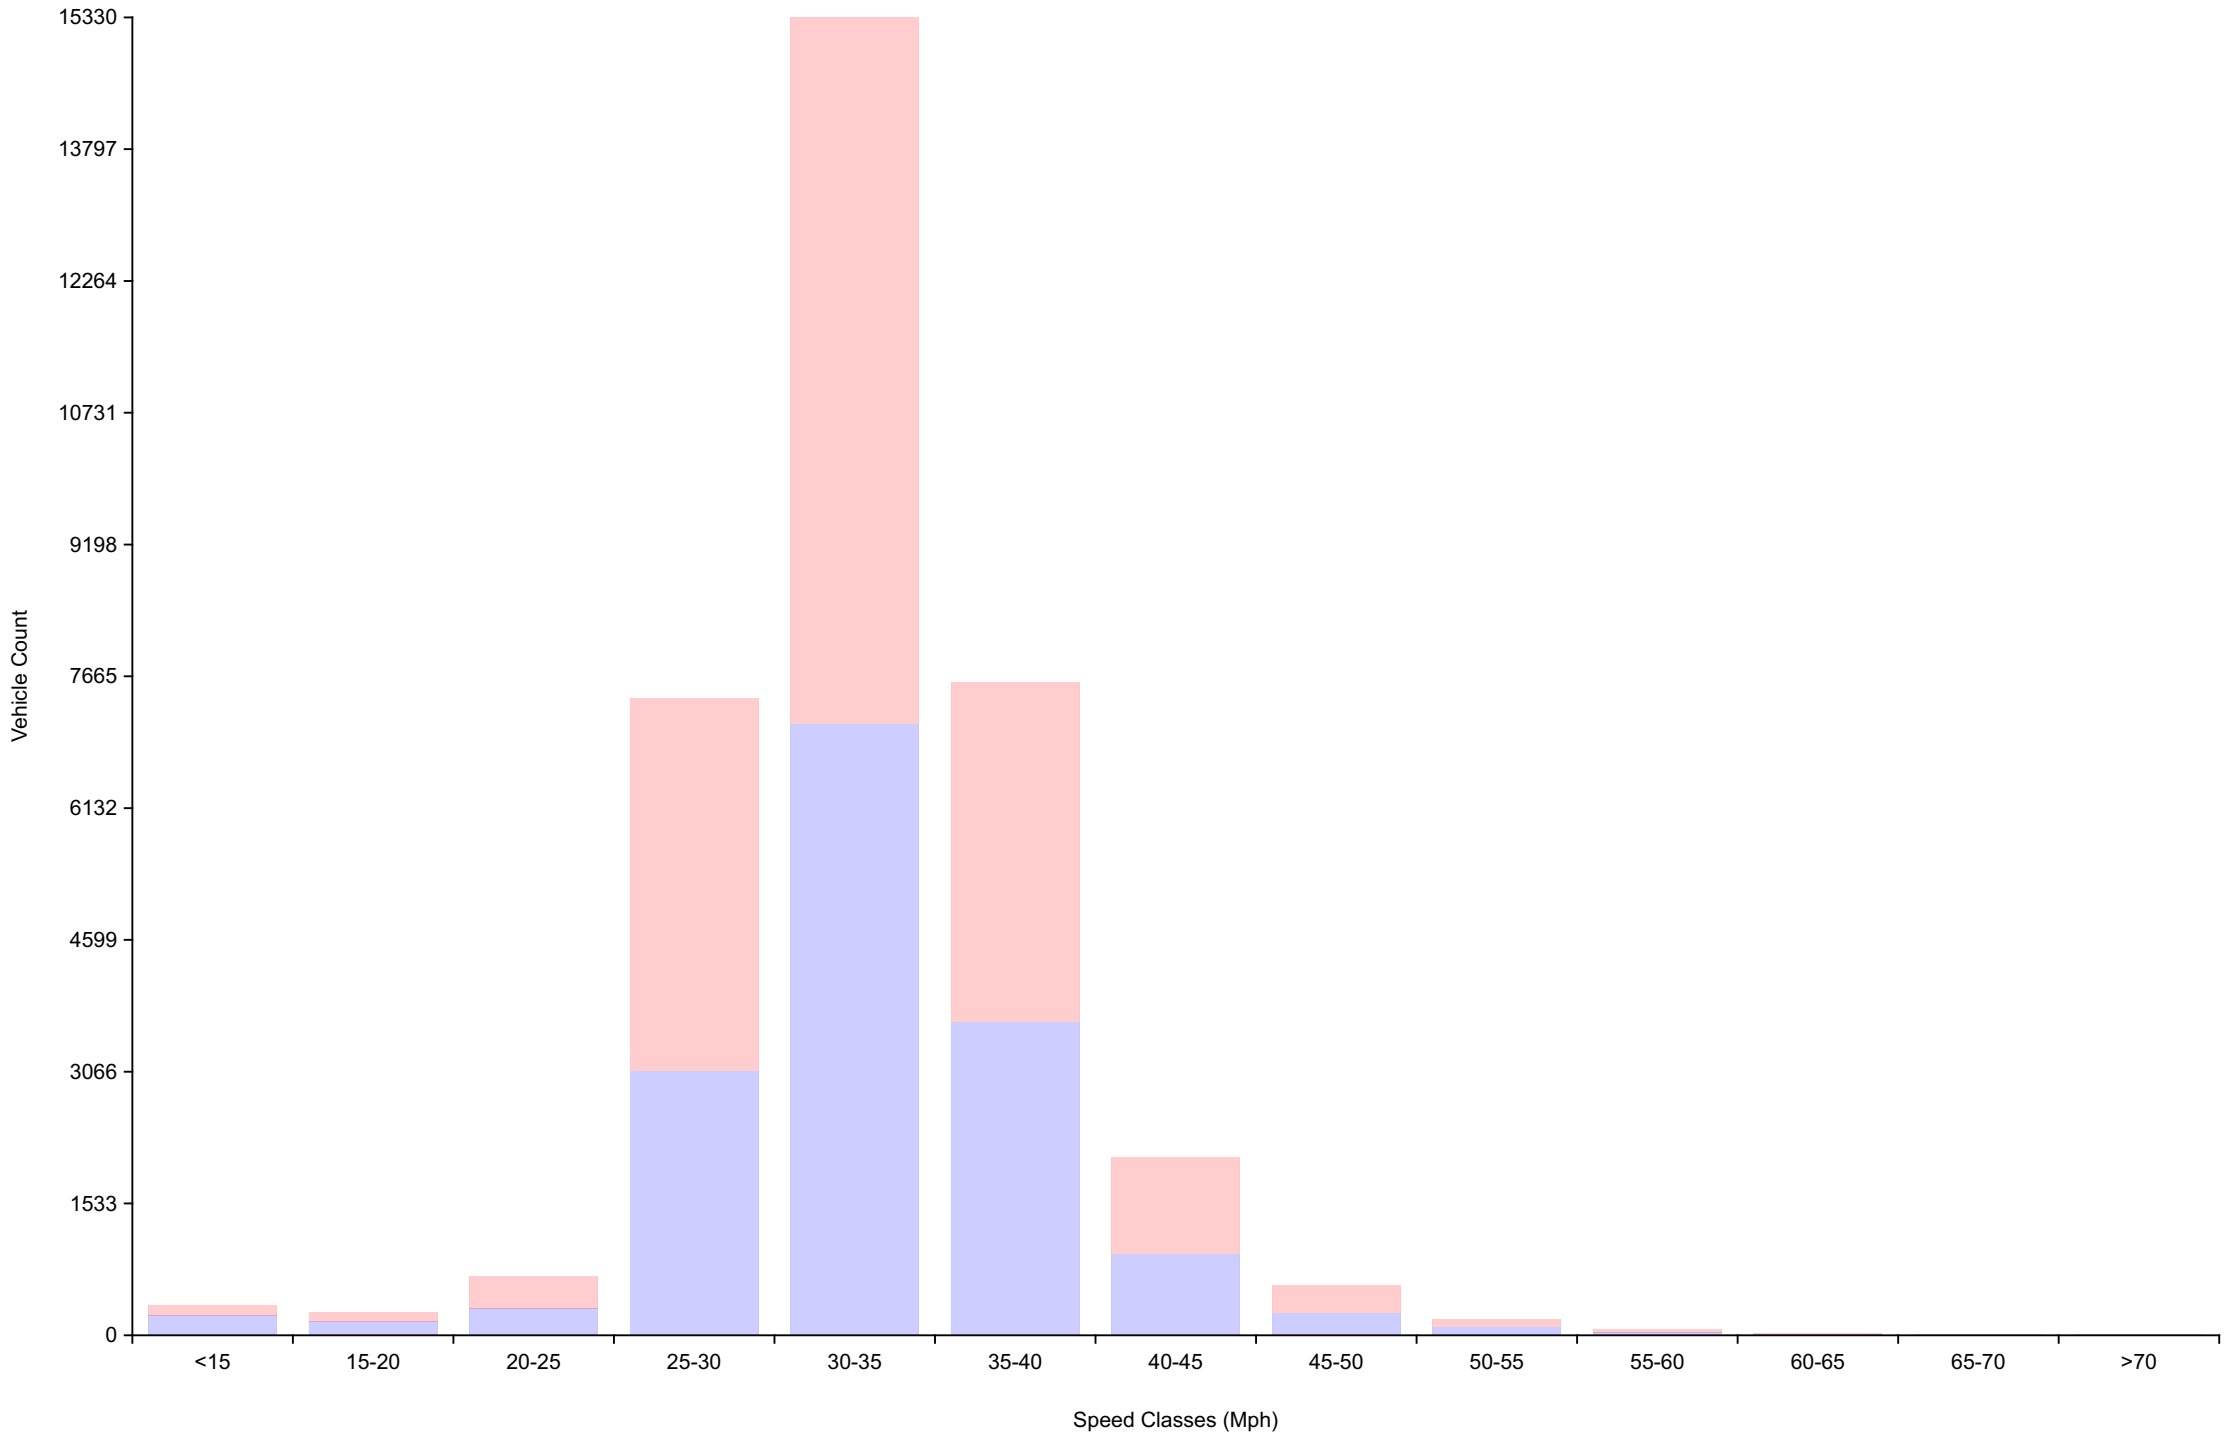

Vehicle Counts By Speed Class

Traffic Overview from Fri Dec 1 2023 to Sun Dec 31 2023