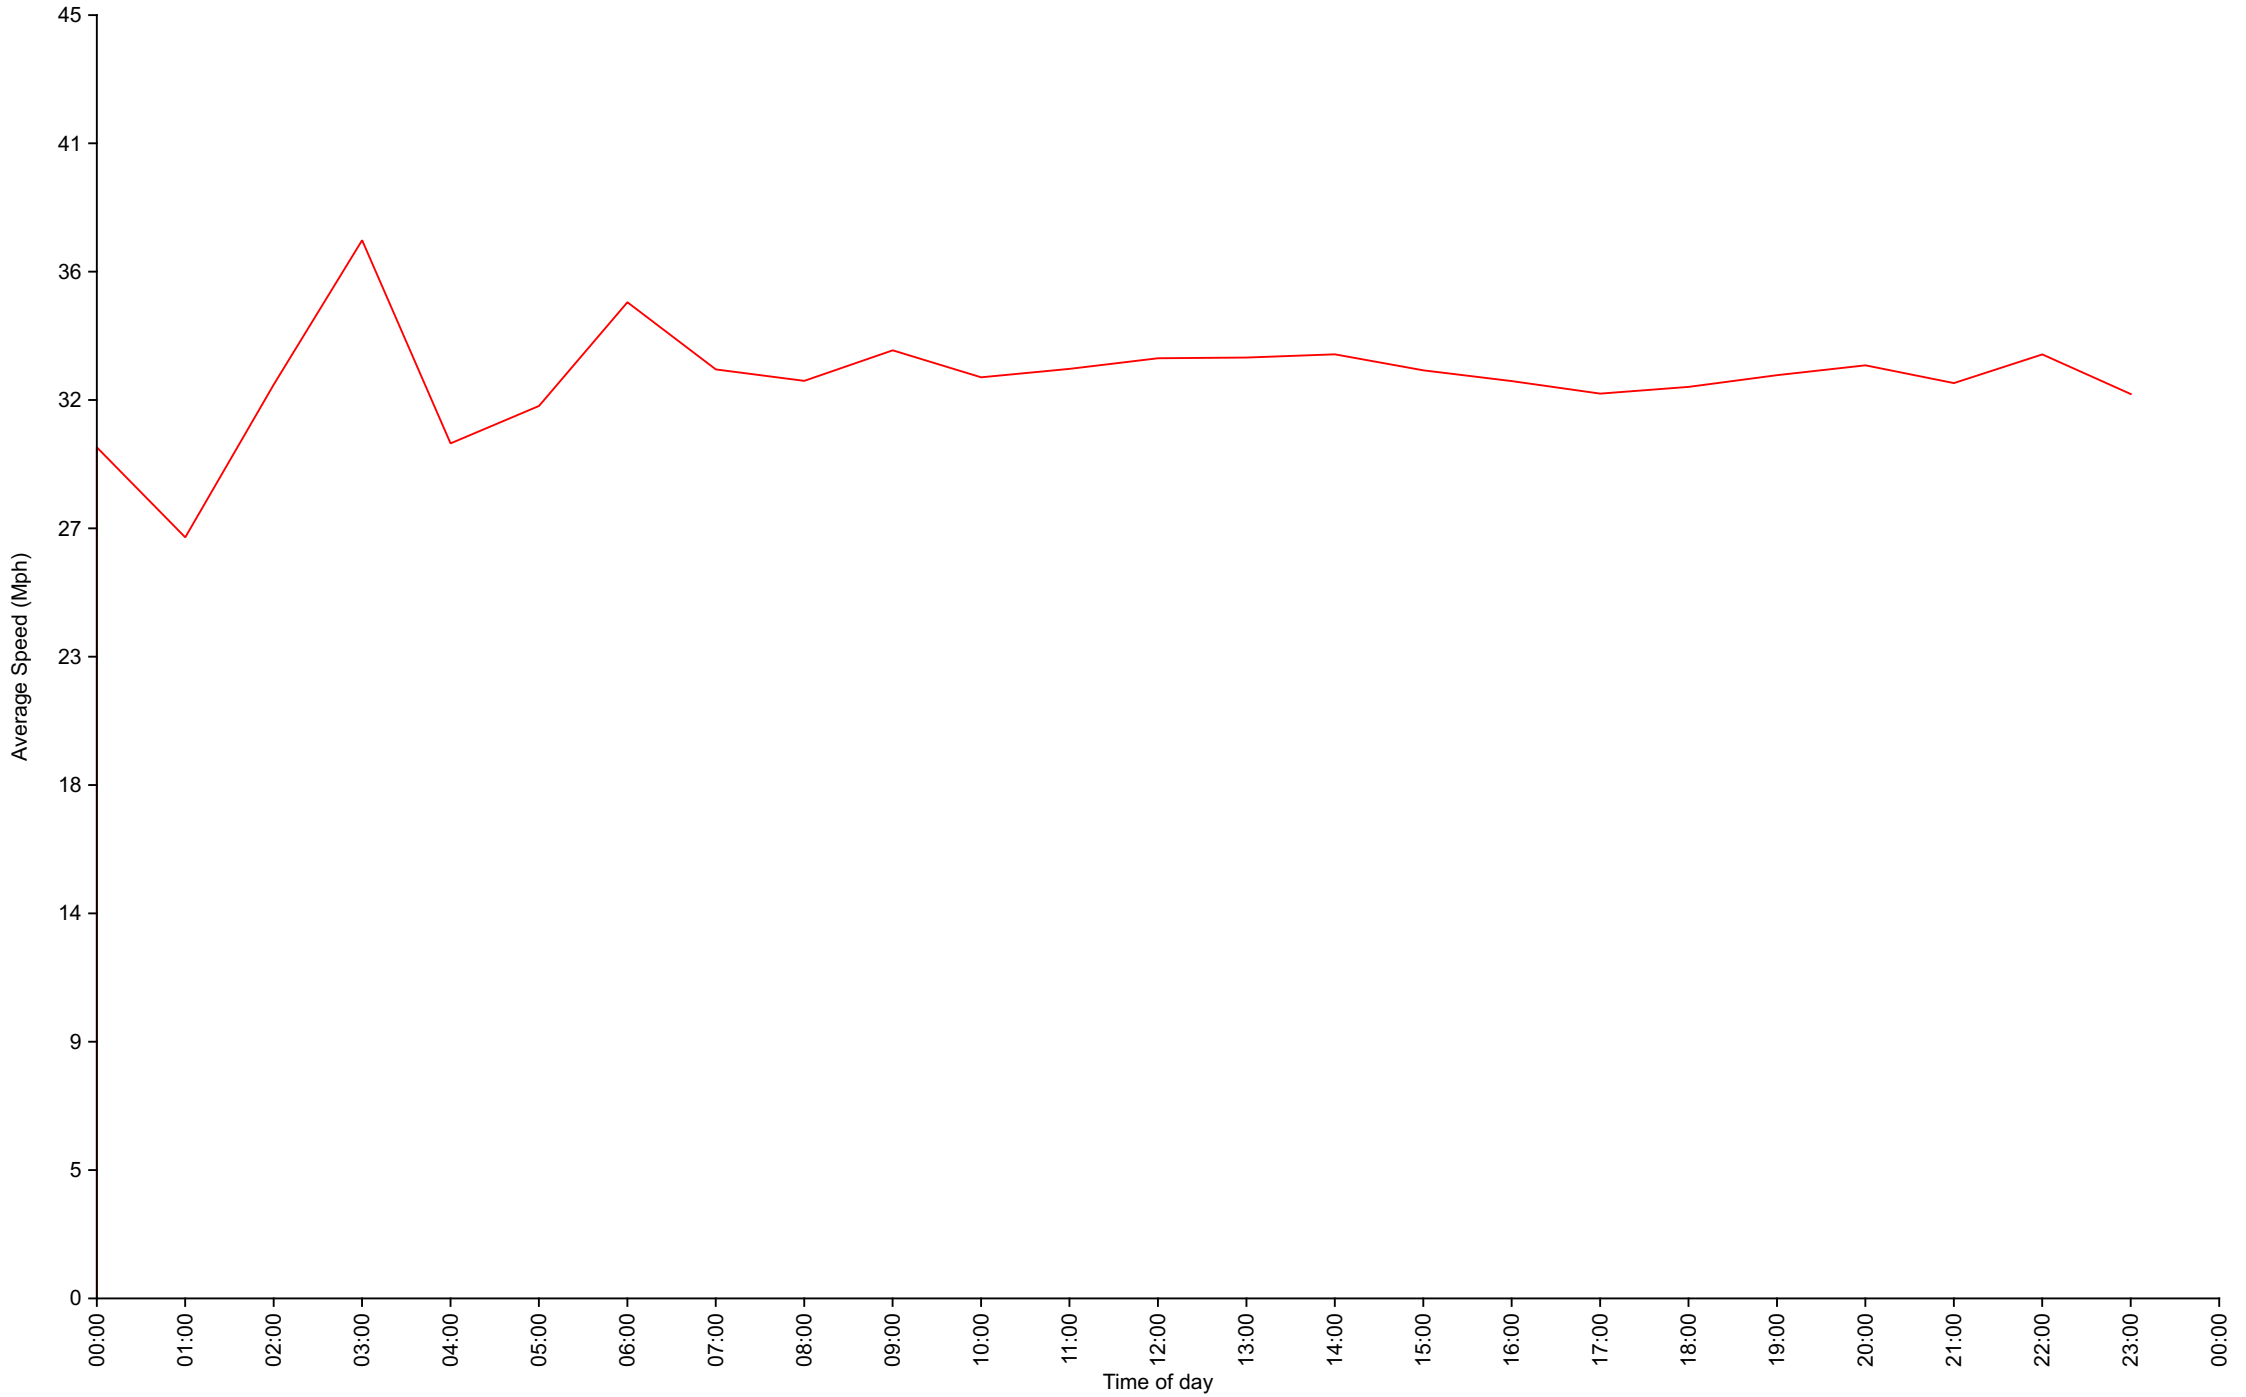

Average Speed By Hour

Traffic Overview from Fri Dec 1 2023 to Sun Dec 31 2023
(60 Minute Resolution)