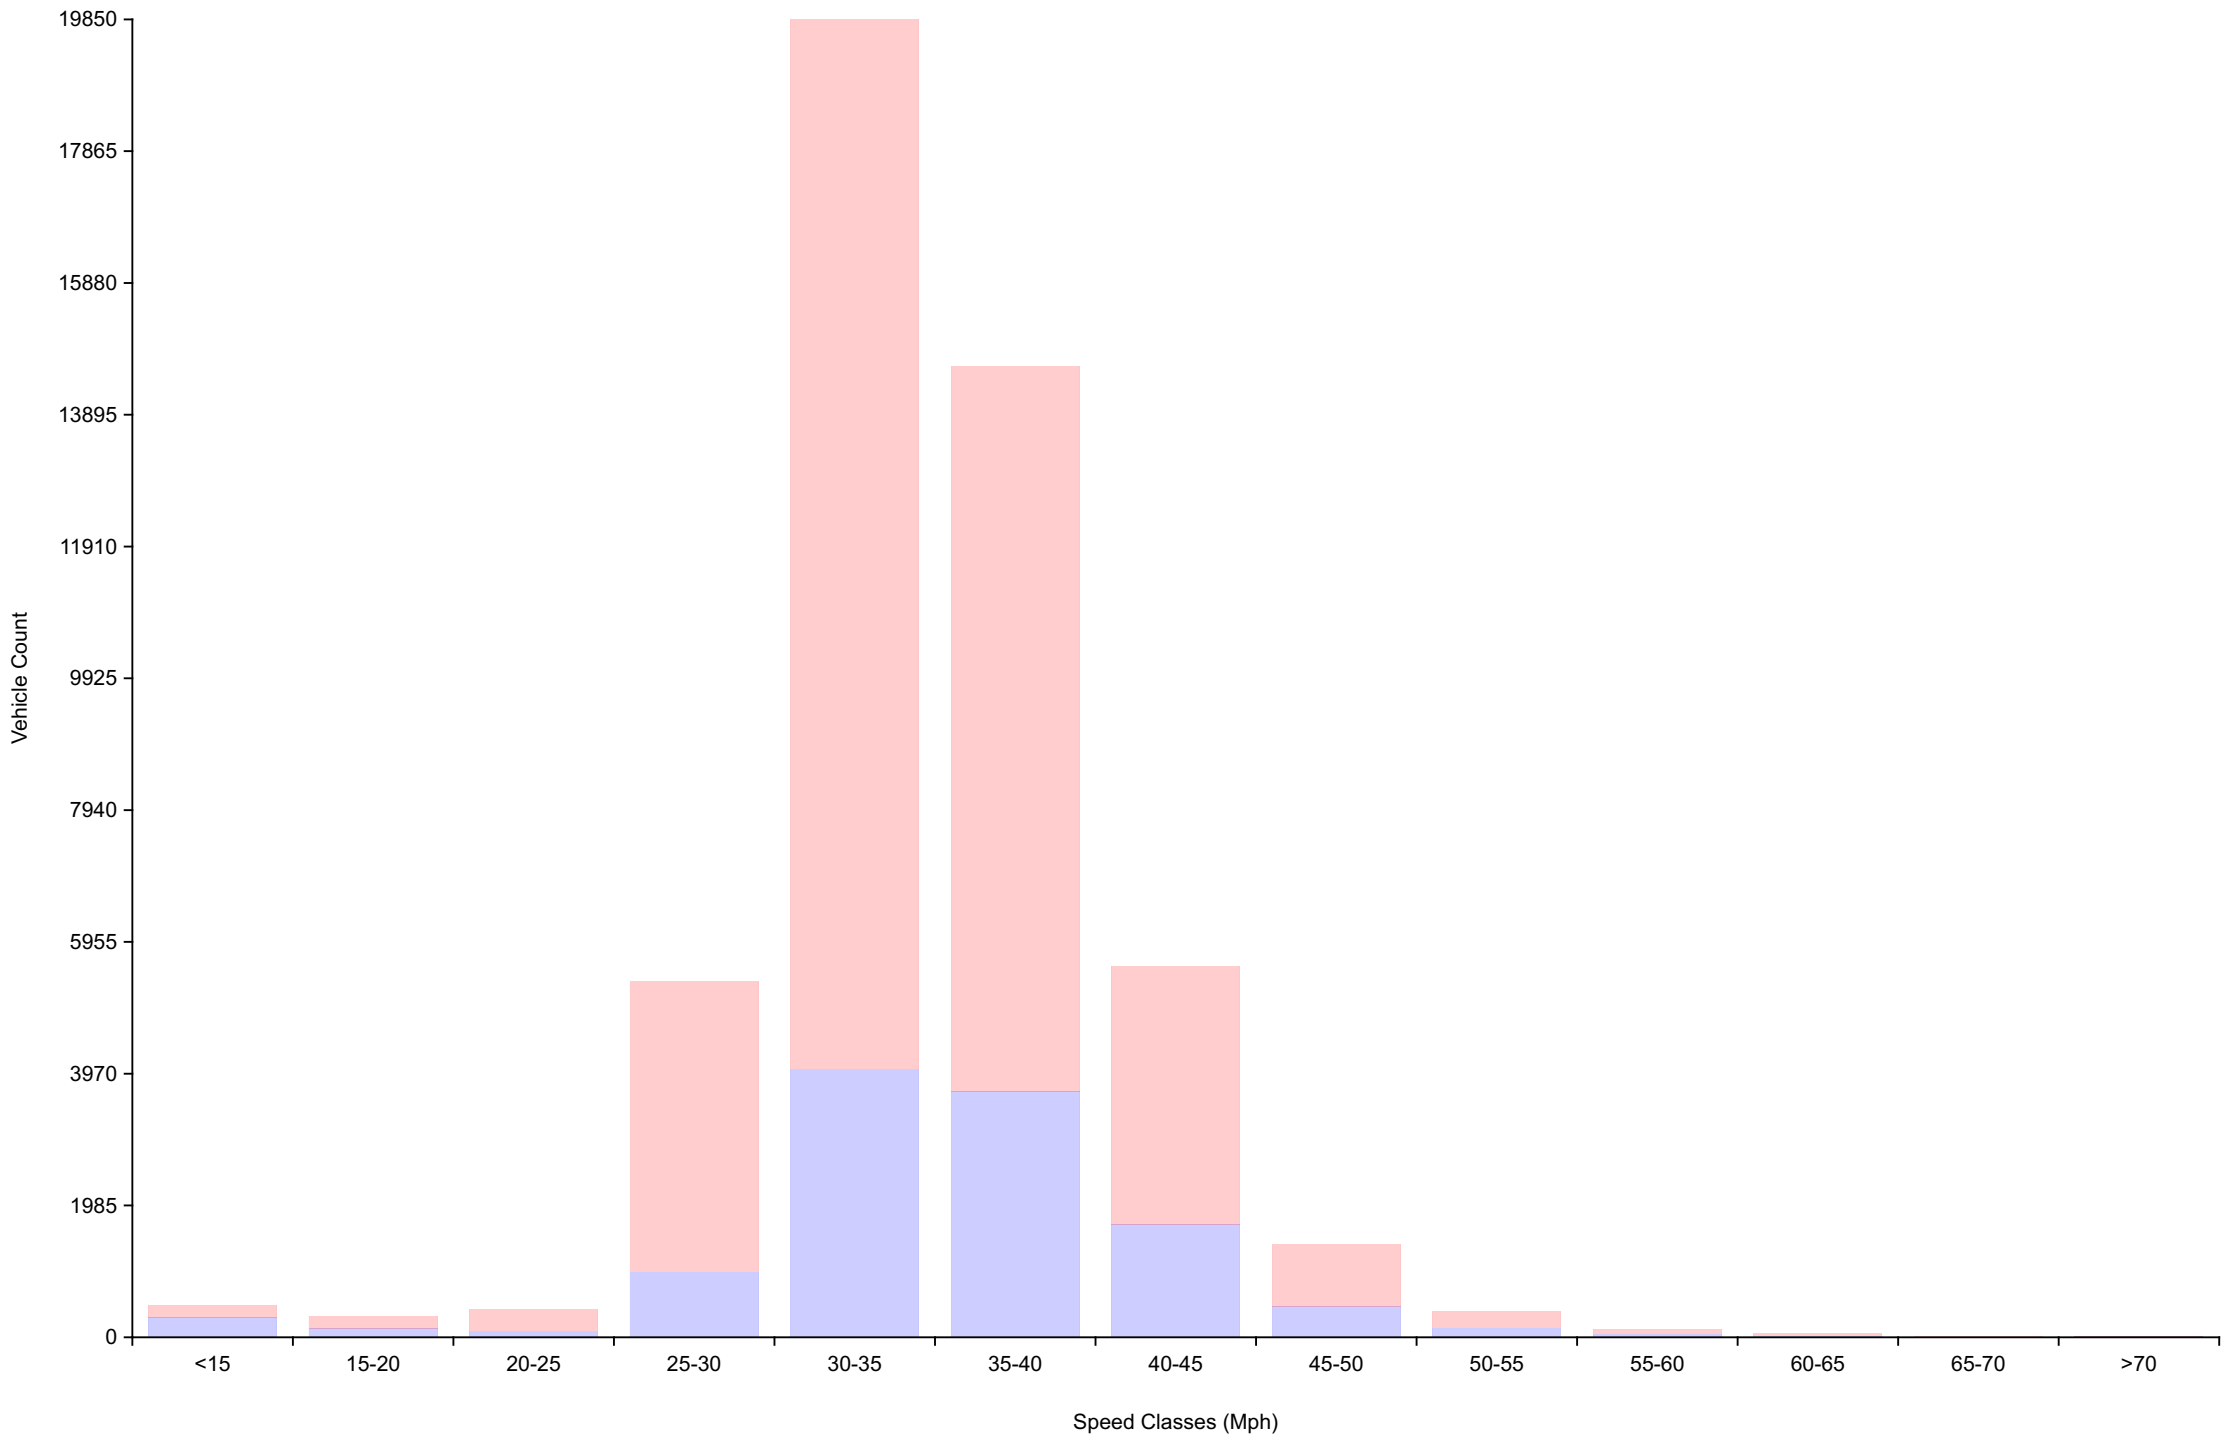

Vehicle Counts By Speed Class

Traffic Overview from Wed Nov 1 2023 to Thu Nov 30 2023