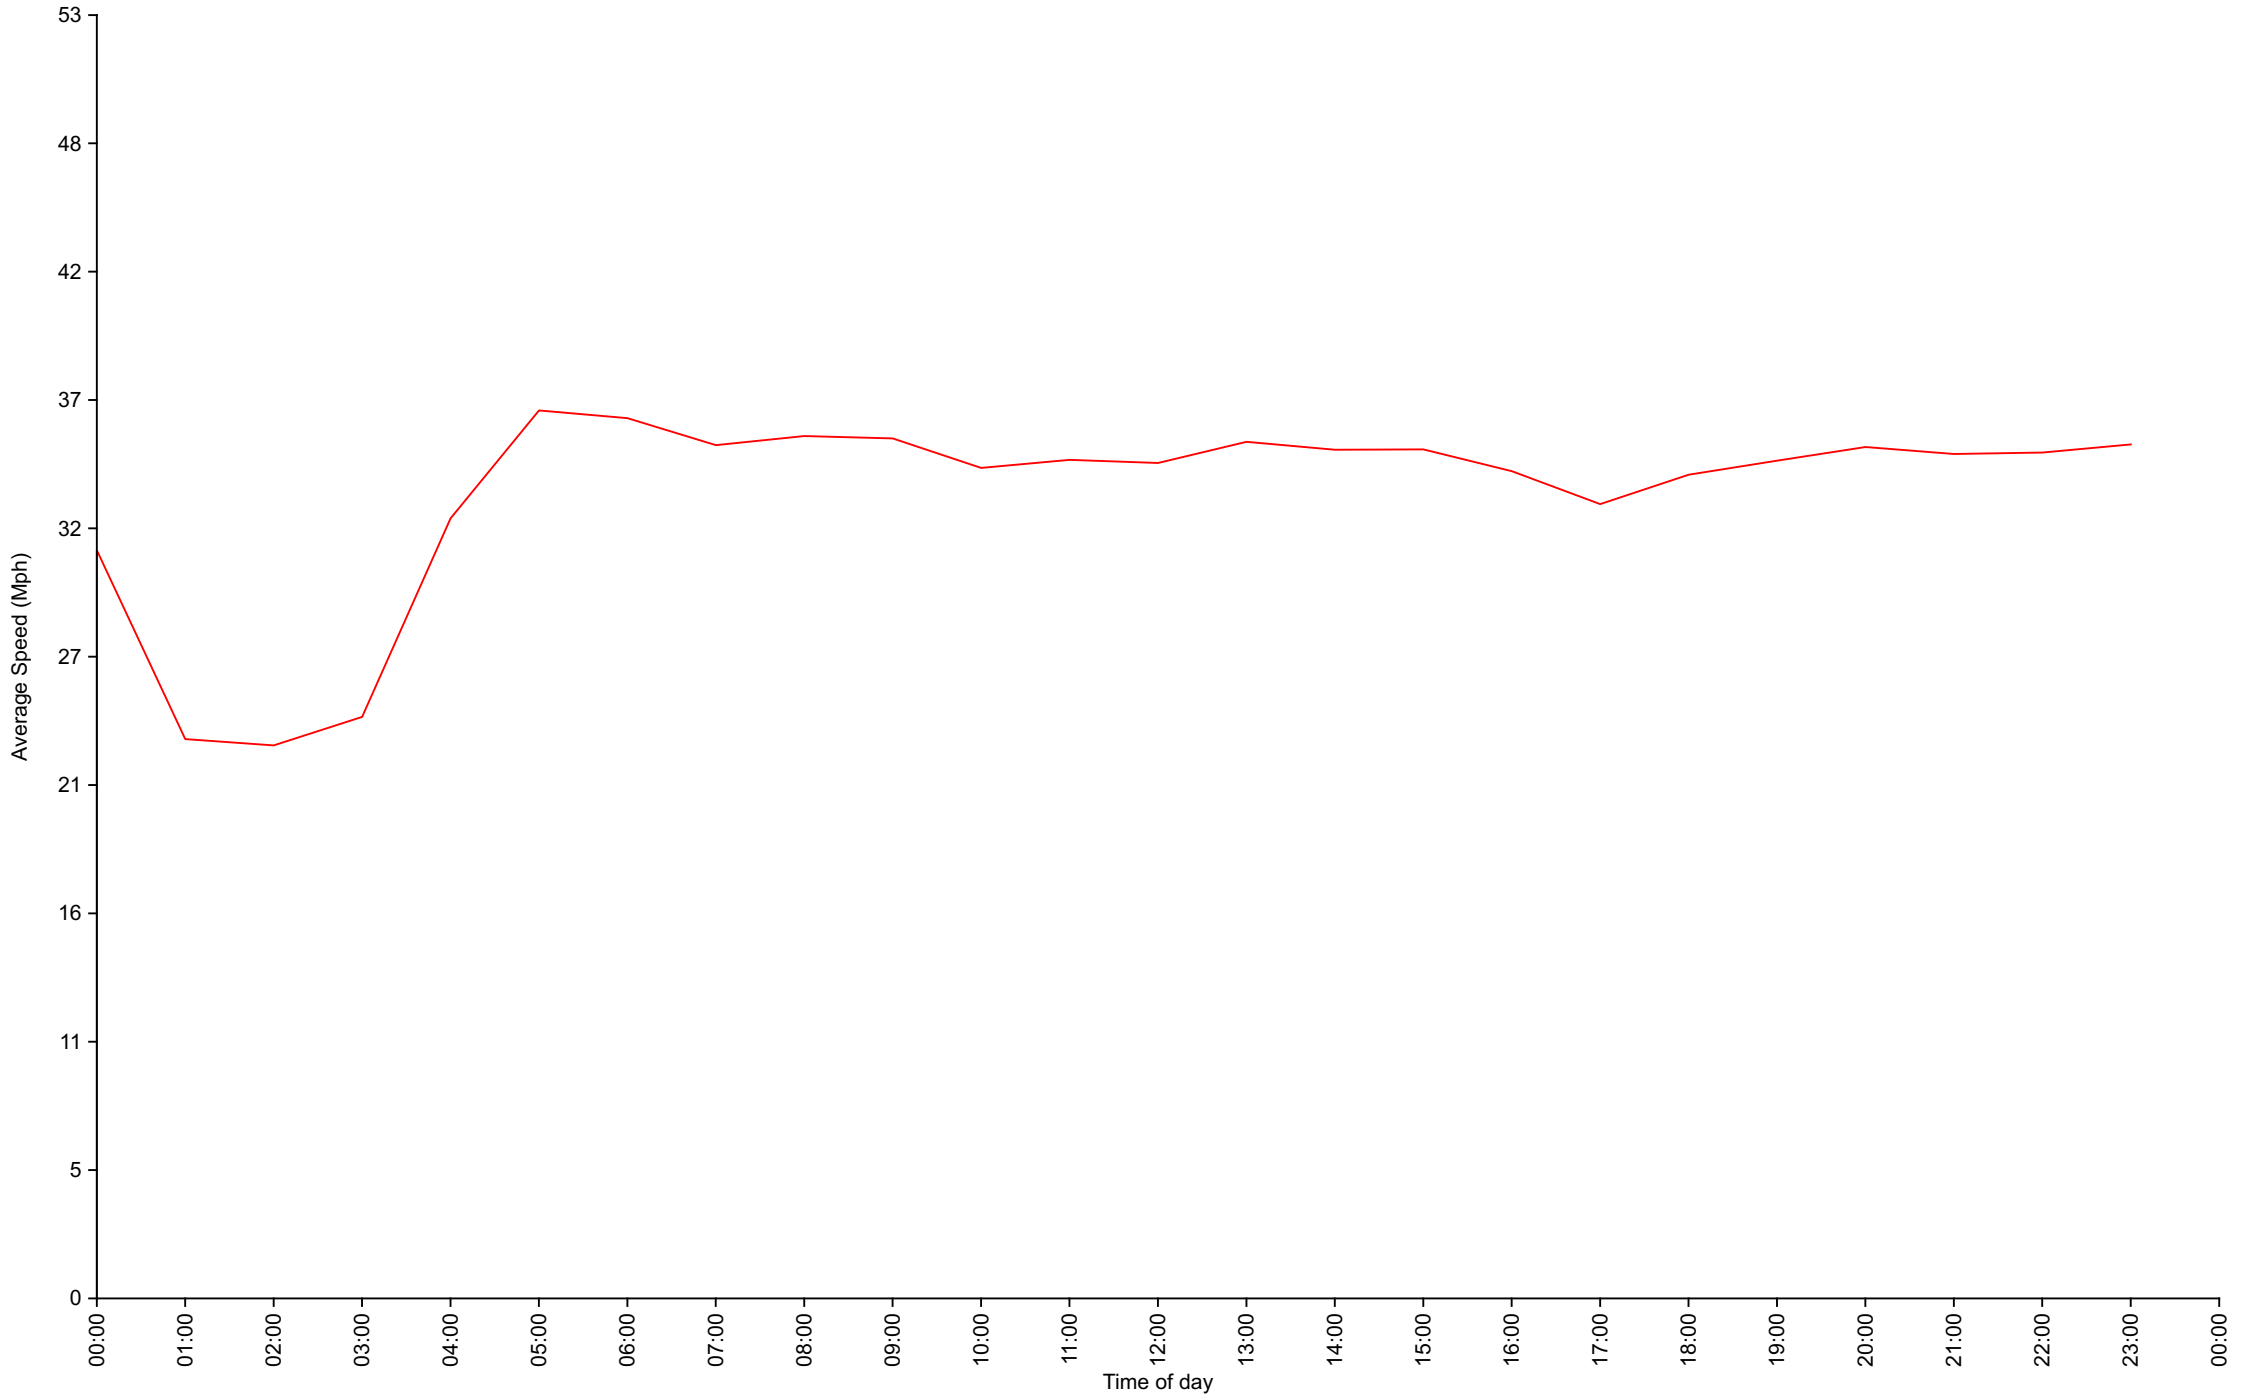

Average Speed By Hour

Traffic Overview from Wed Nov 1 2023 to Thu Nov 30 2023
(60 Minute Resolution)