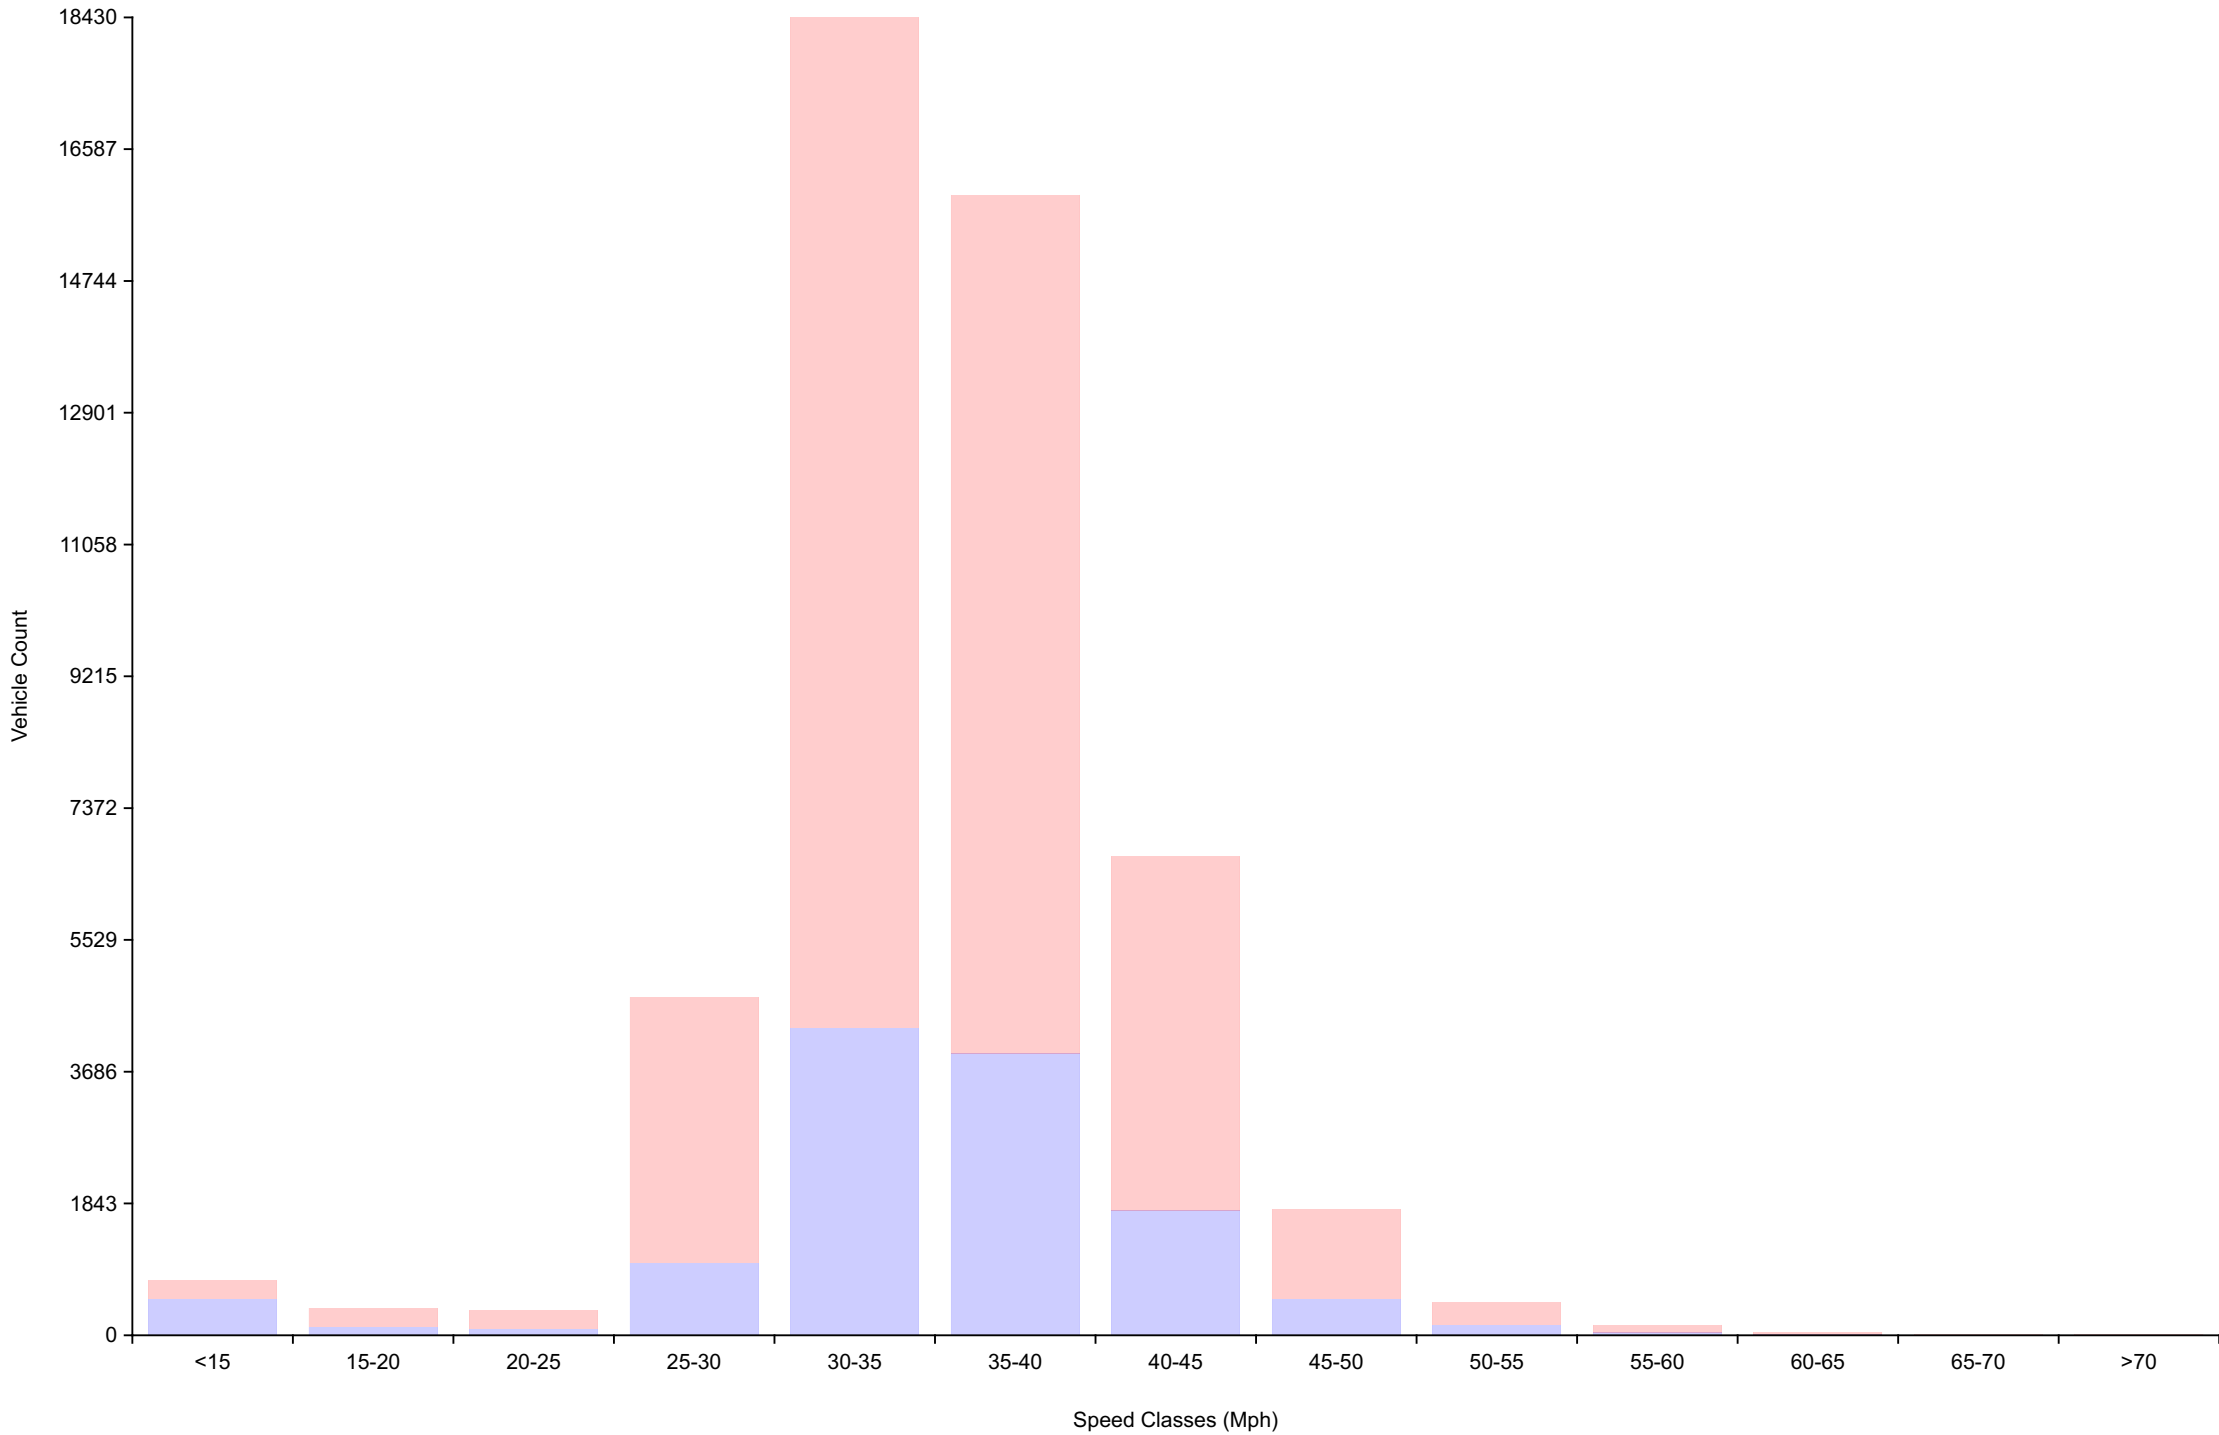

Vehicle Counts By Speed Class

Traffic Overview from Sun Oct 1 2023 to Tue Oct 31 2023