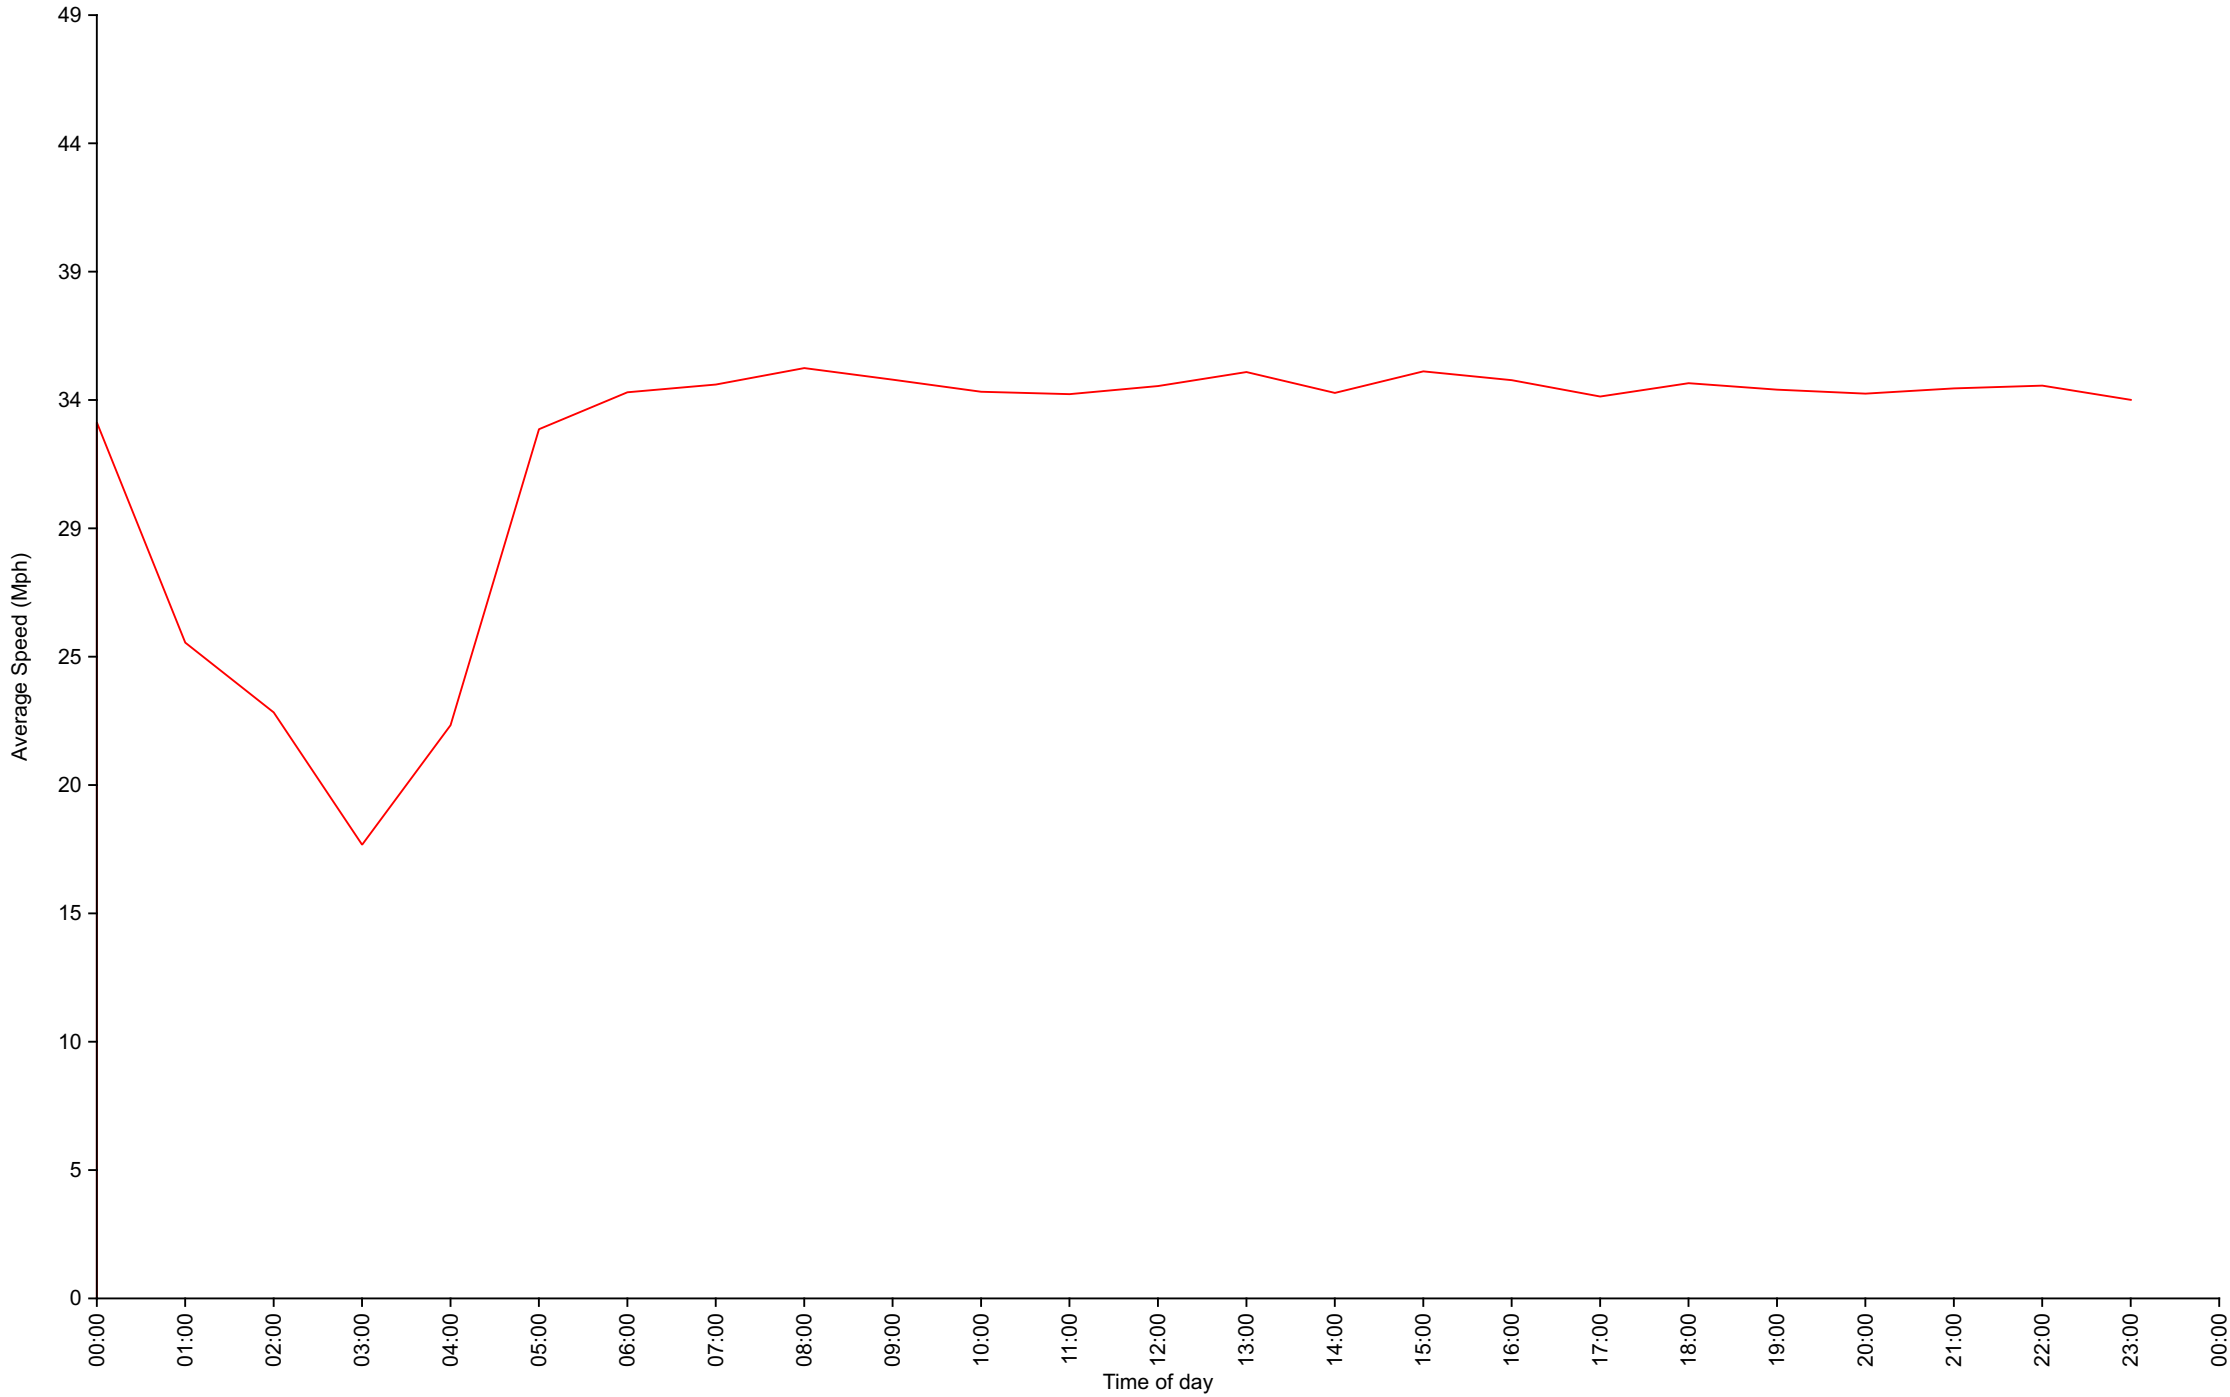

Average Speed By Hour

Traffic Overview from Sun Oct 1 2023 to Tue Oct 31 2023
(60 Minute Resolution)