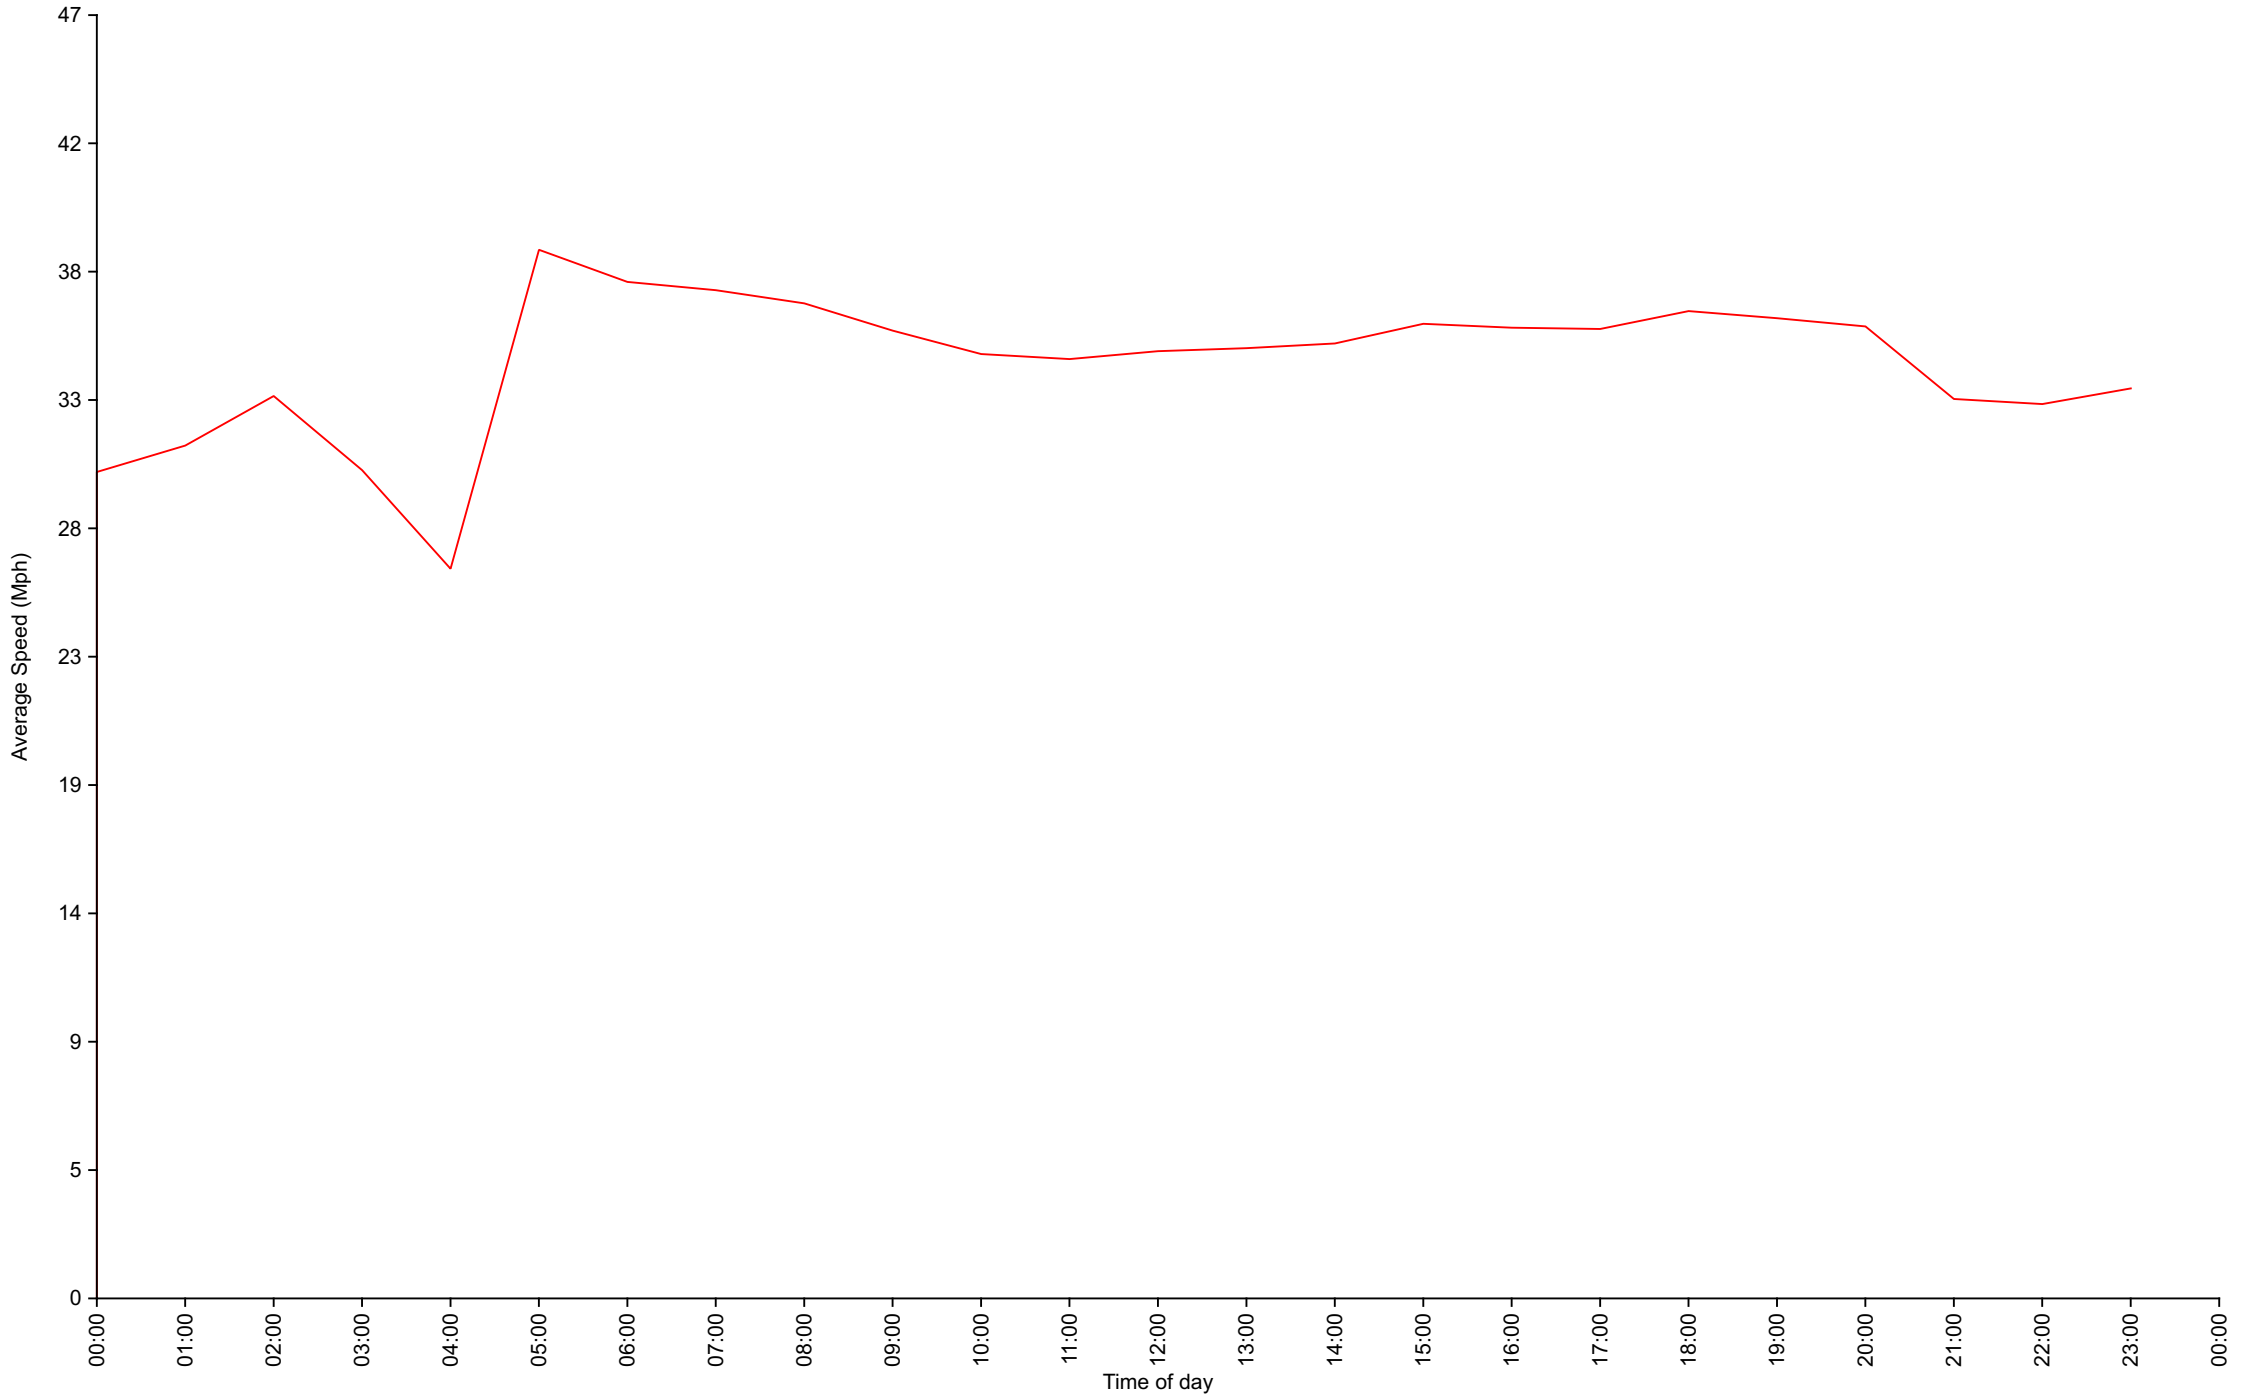

Average Speed By Hour

Traffic Overview from Sat Jul 1 2023 to Mon Jul 31 2023
(60 Minute Resolution)