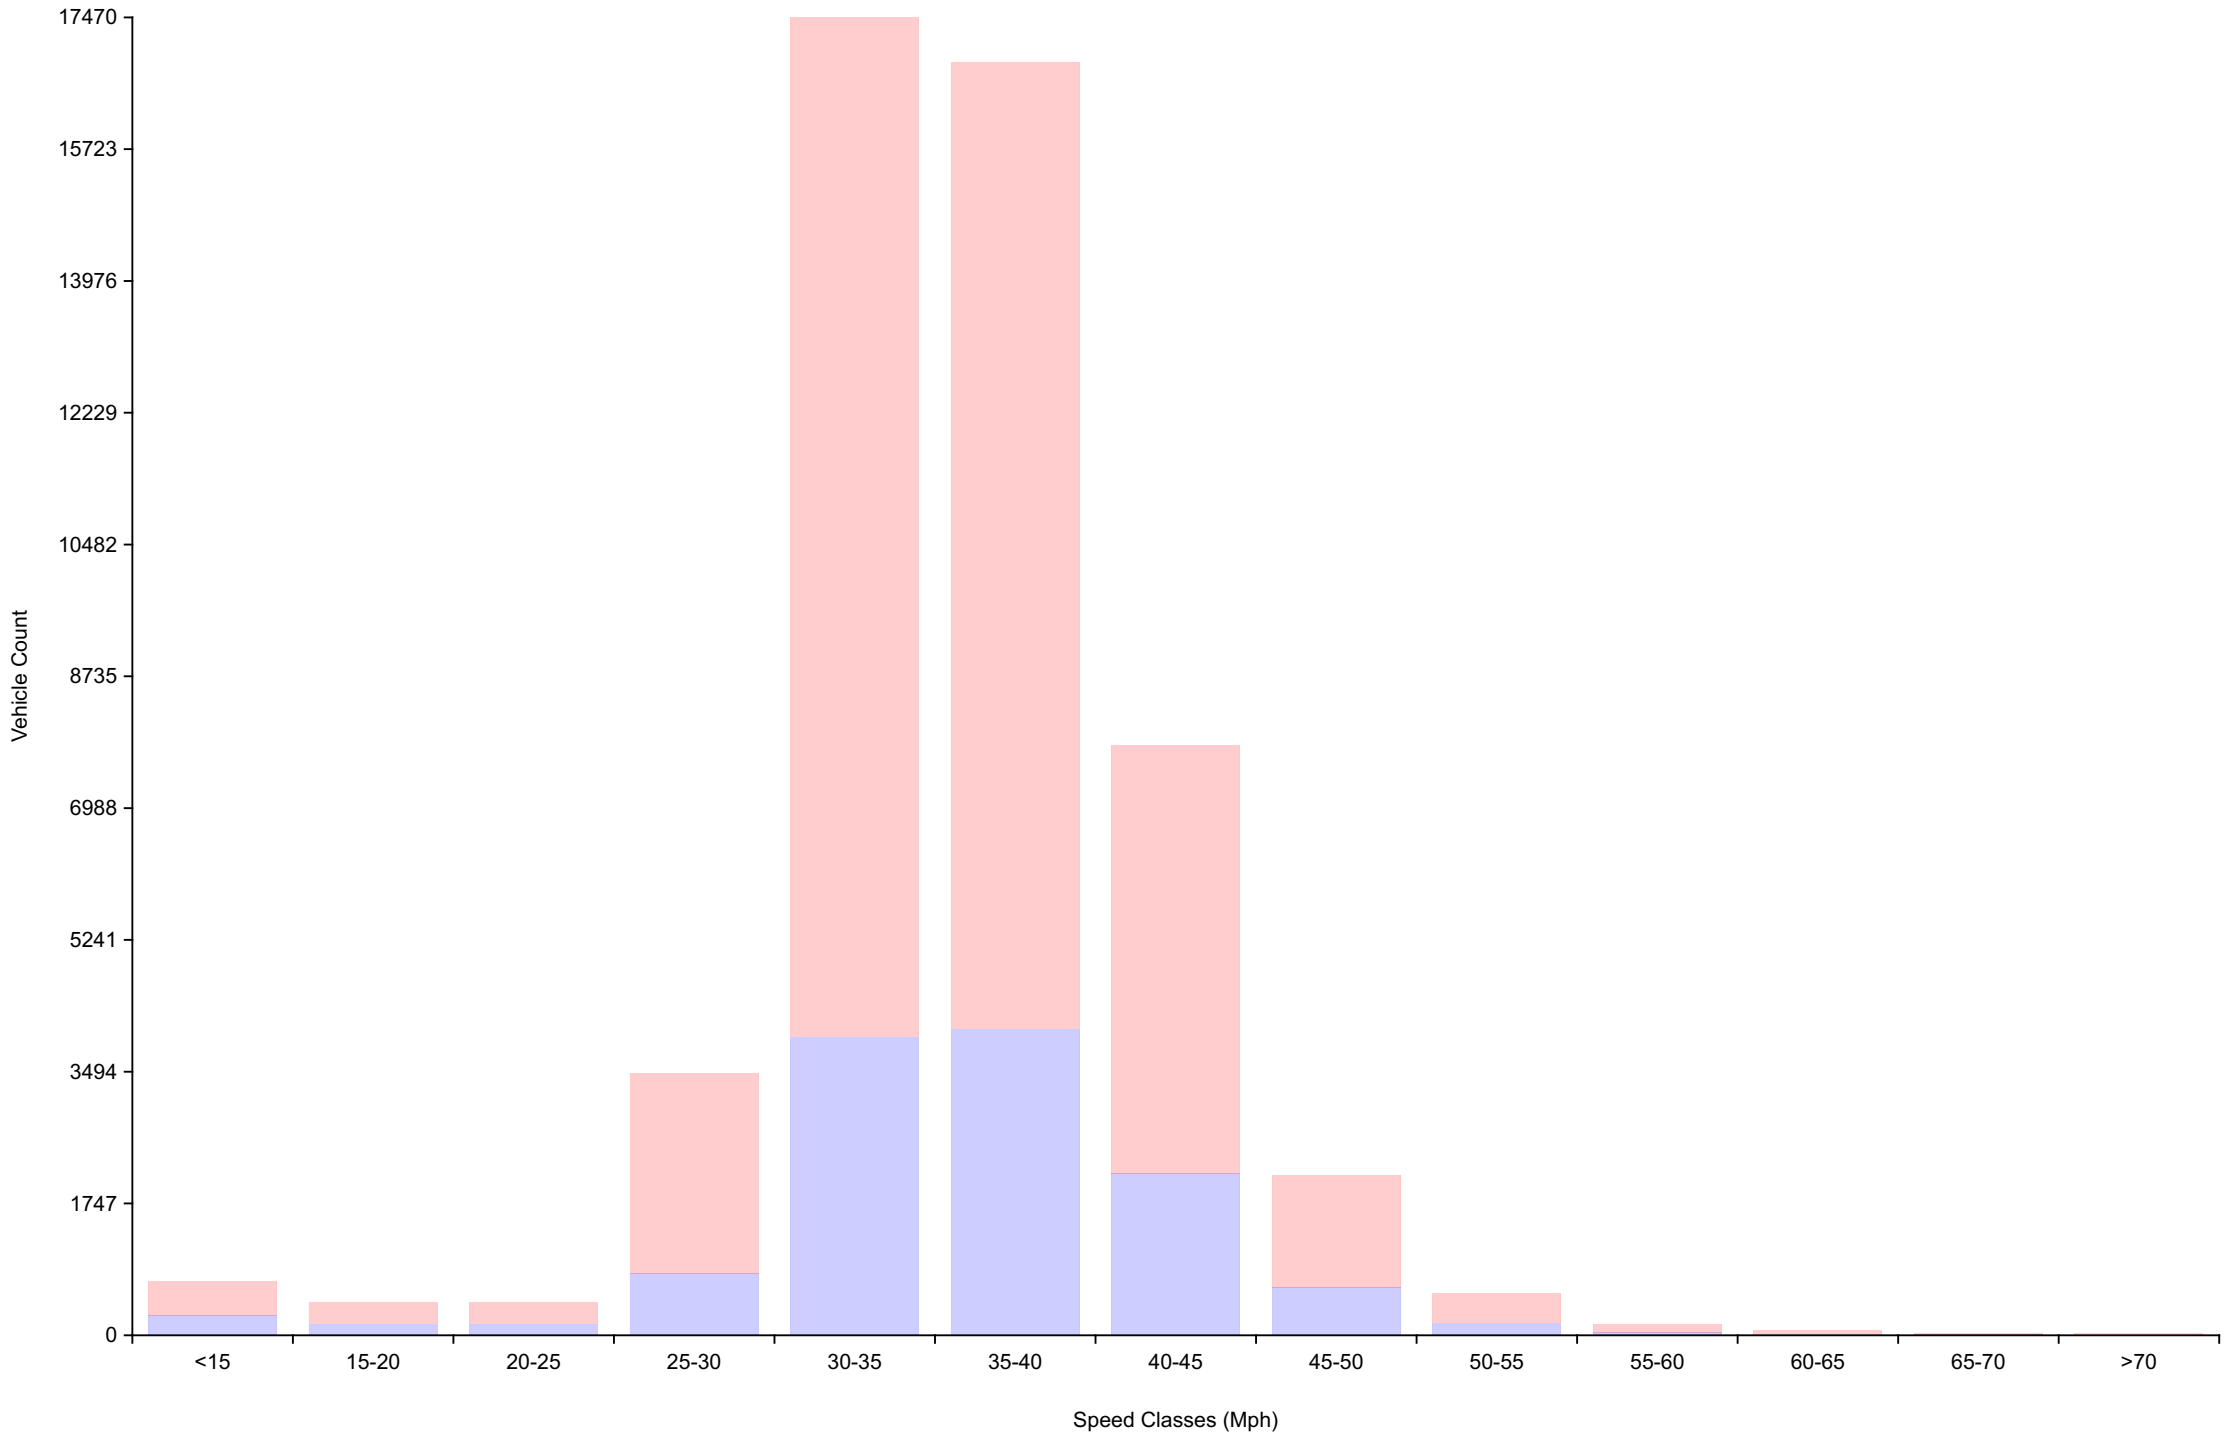

Vehicle Counts By Speed Class

Traffic Overview from Sat Jul 1 2023 to Mon Jul 31 2023