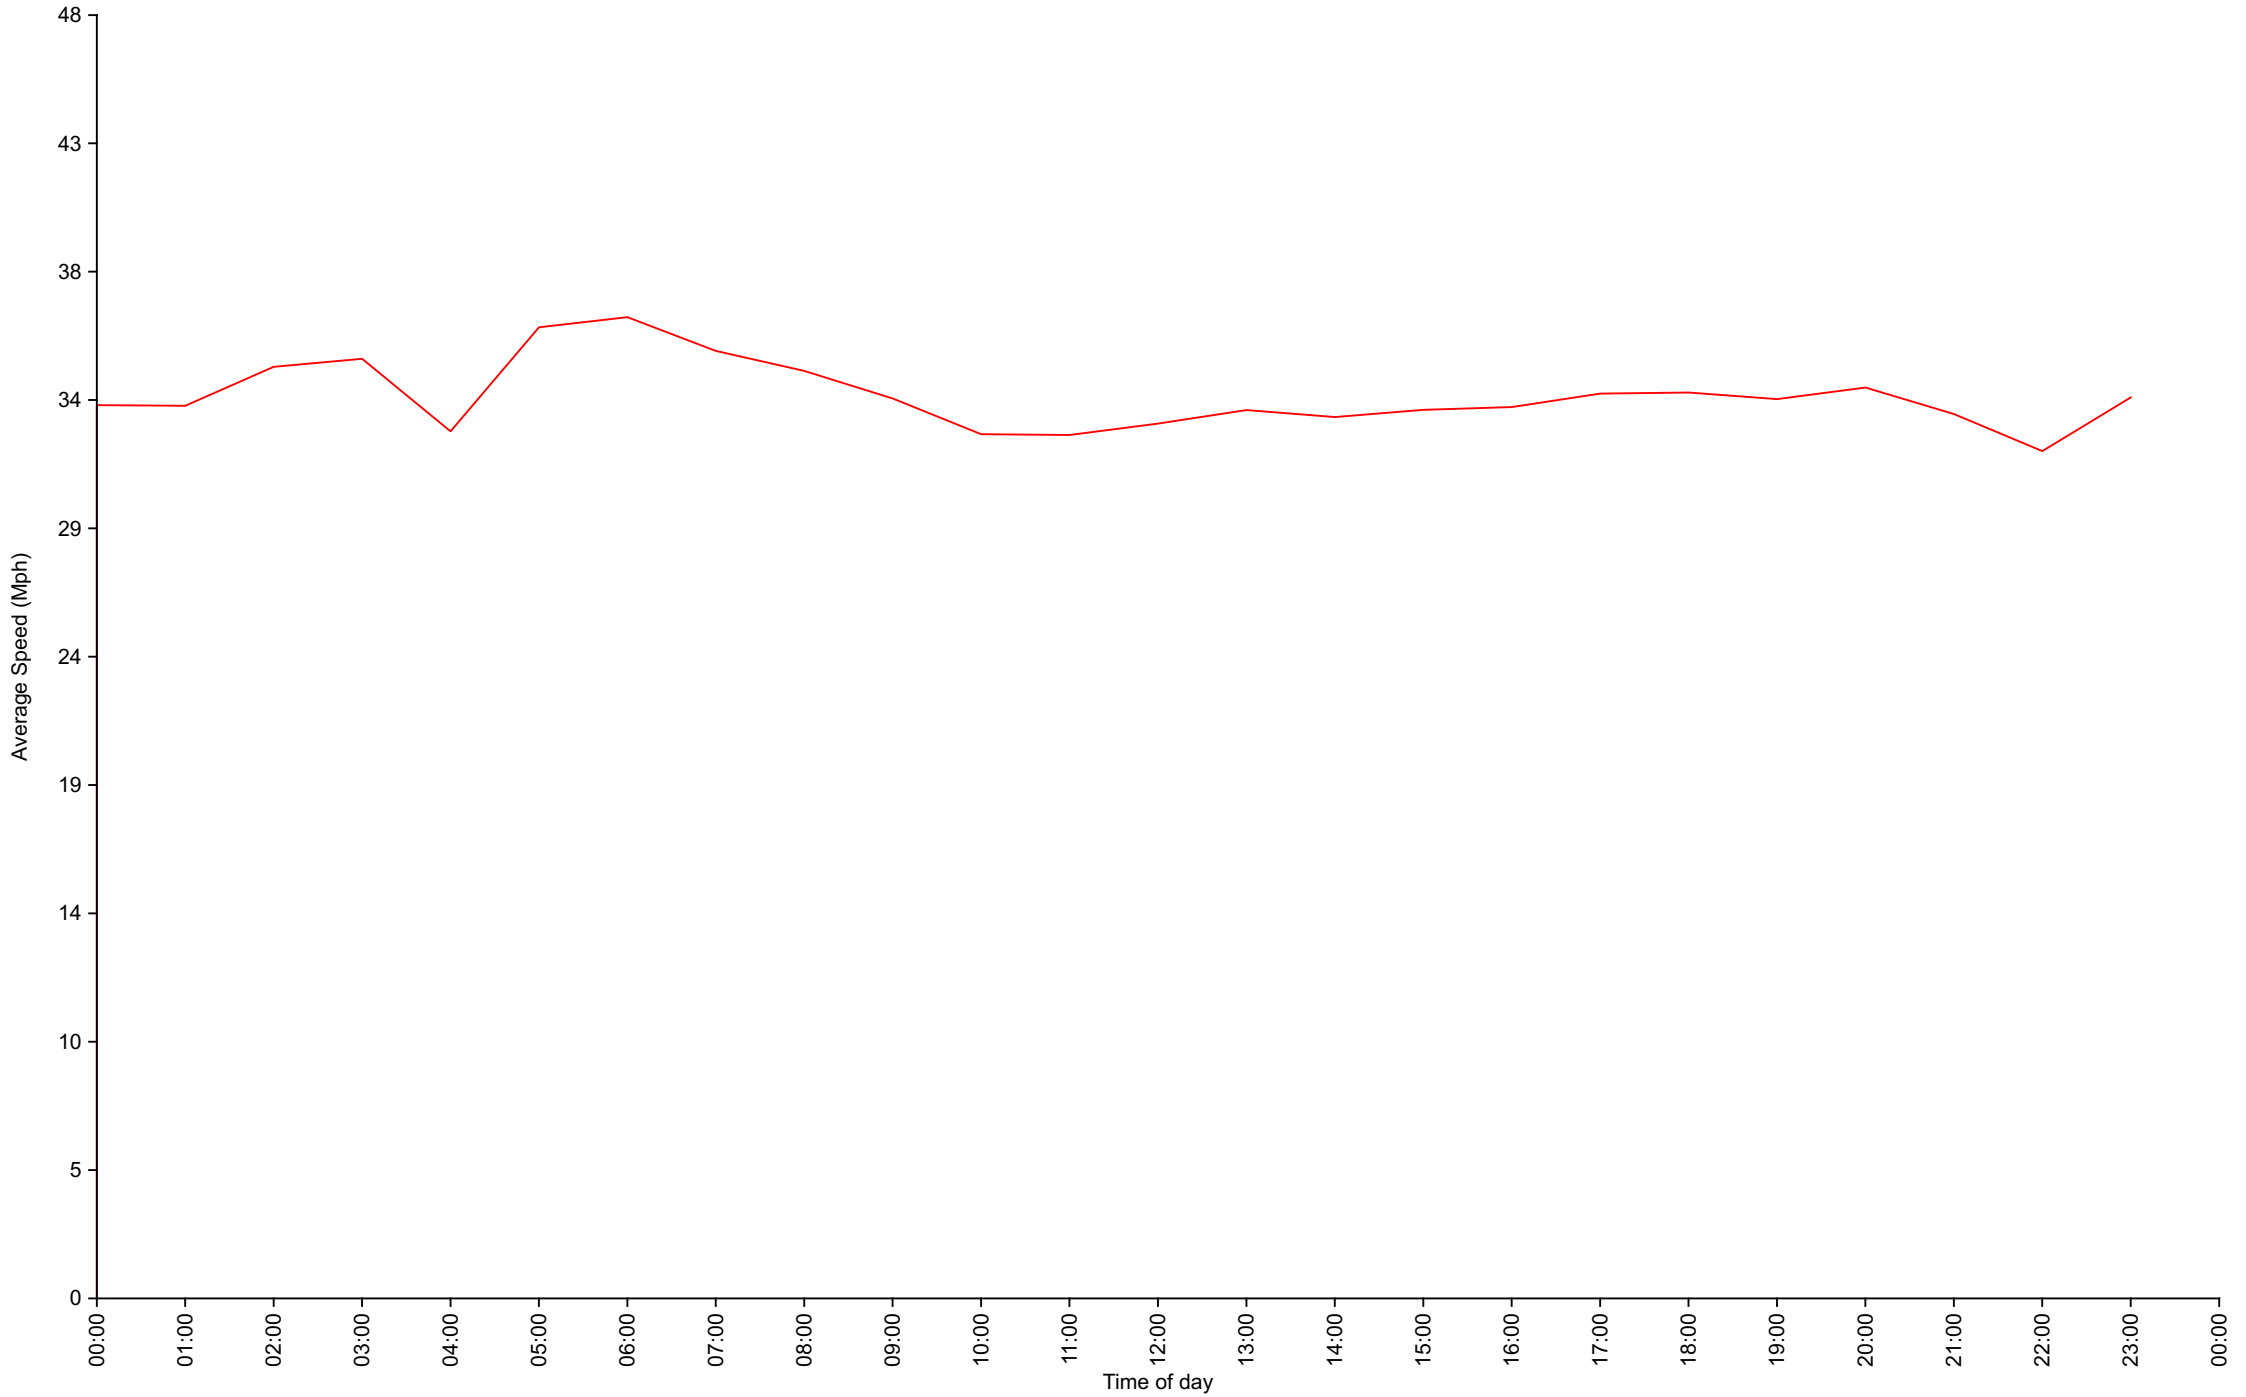

Average Speed By Hour

Traffic Overview from Sat Jul 1 2023 to Mon Jul 31 2023
(60 Minute Resolution)