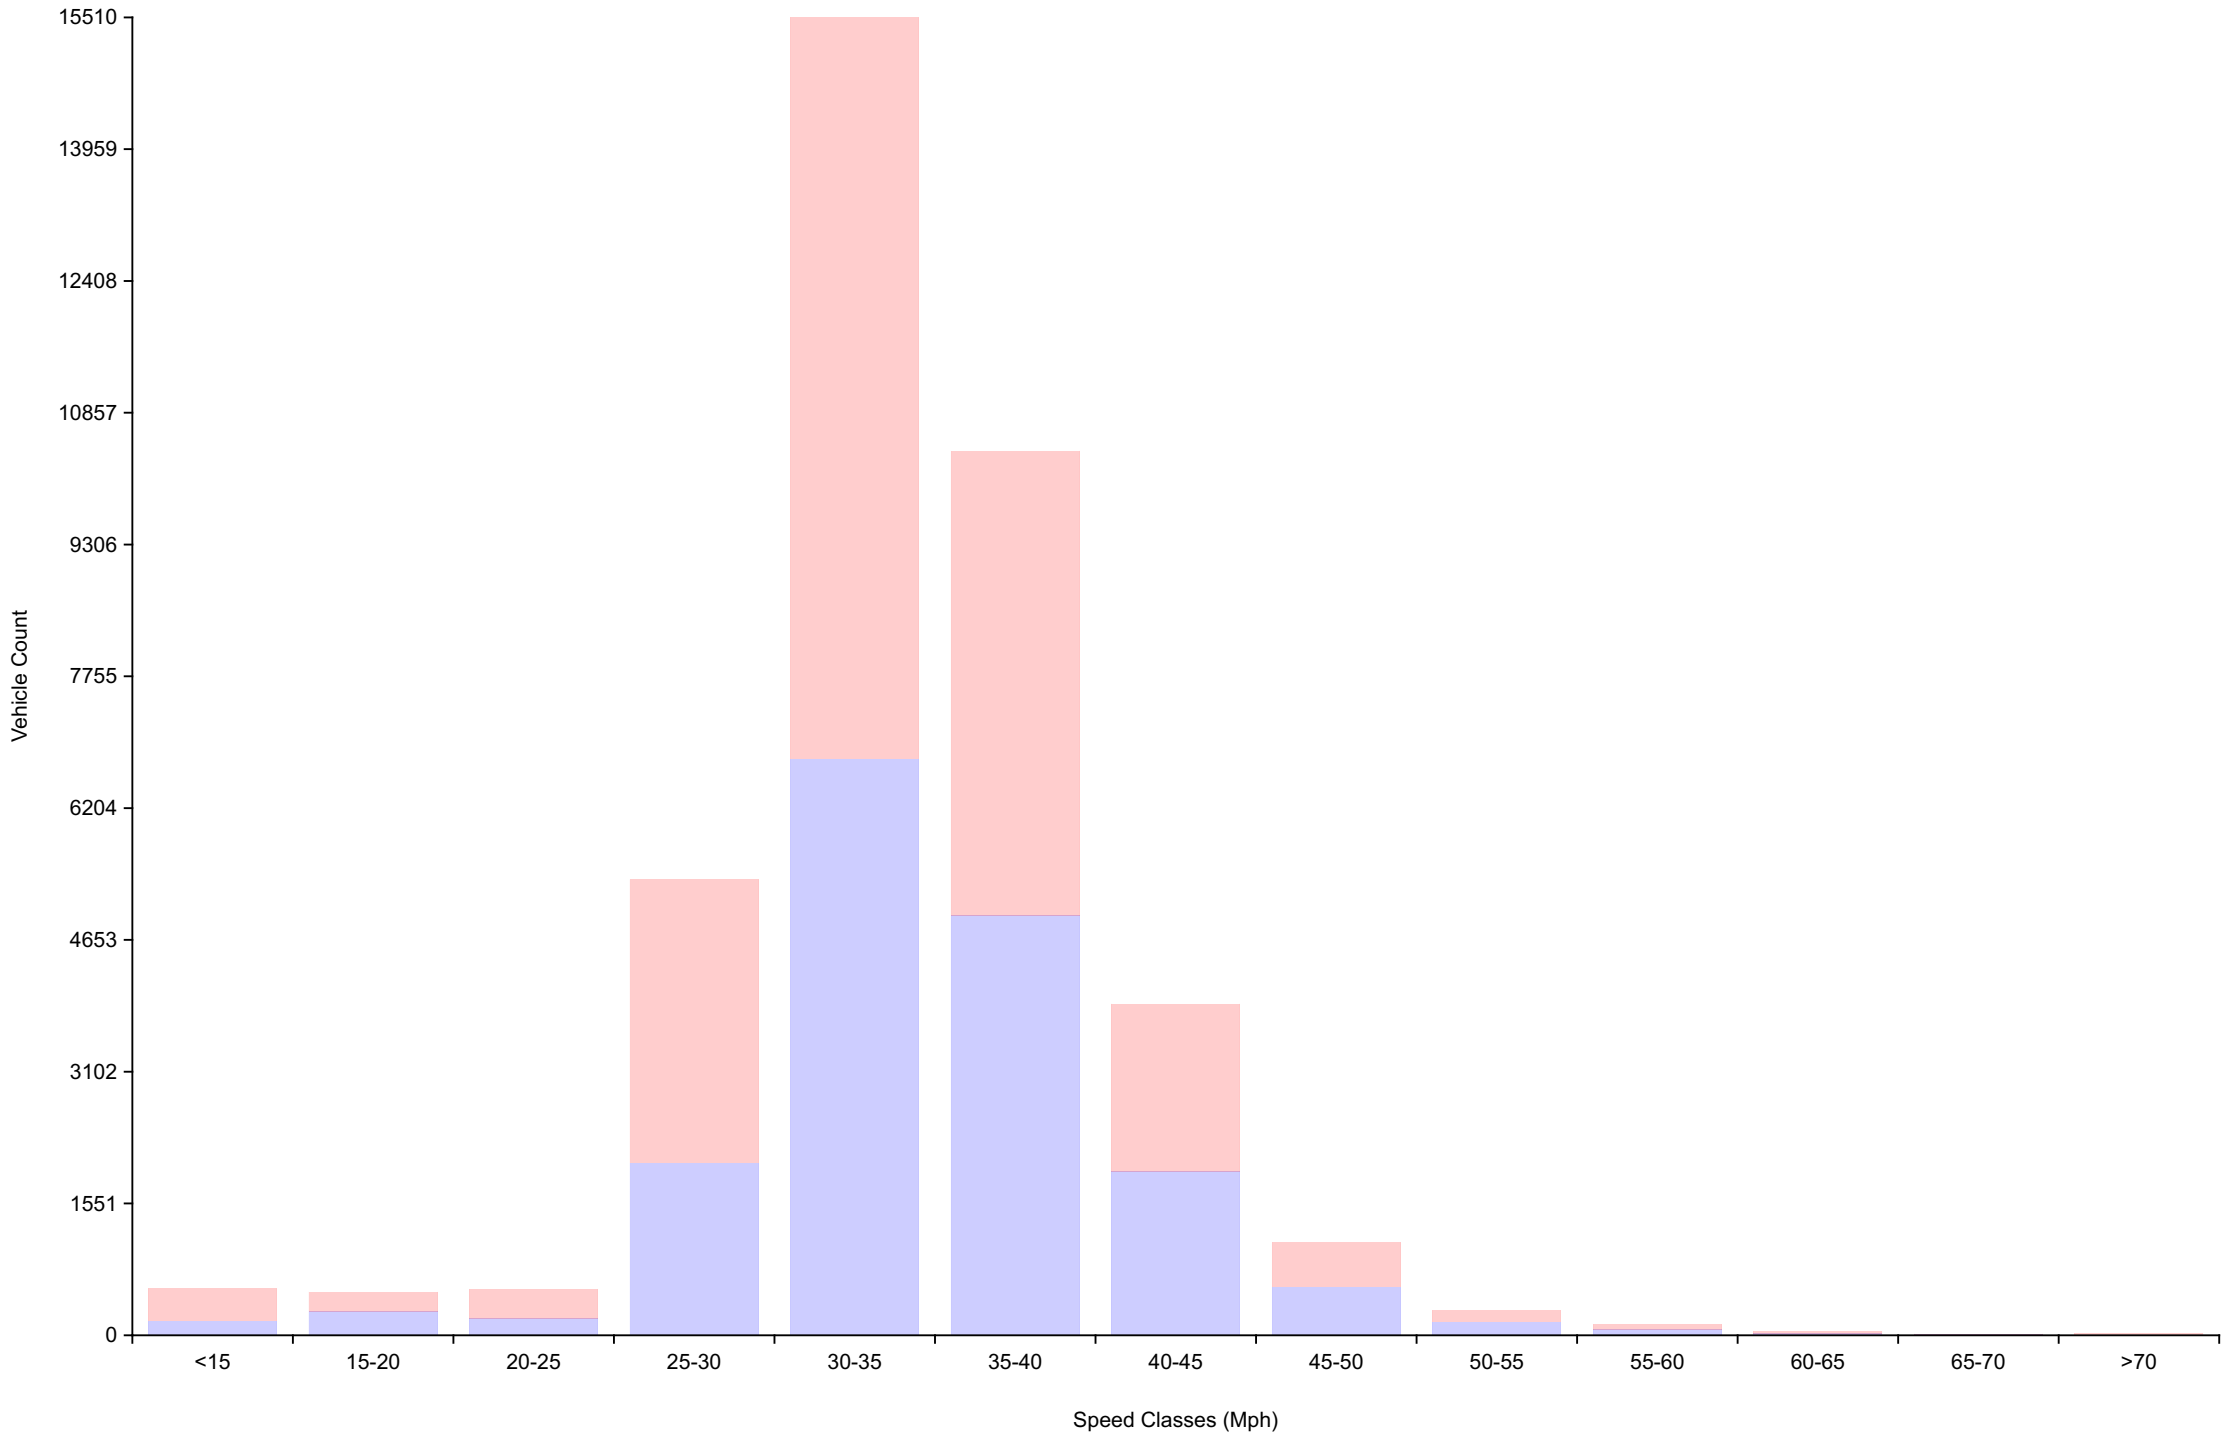

Vehicle Counts By Speed Class

Traffic Overview from Sat Jul 1 2023 to Mon Jul 31 2023