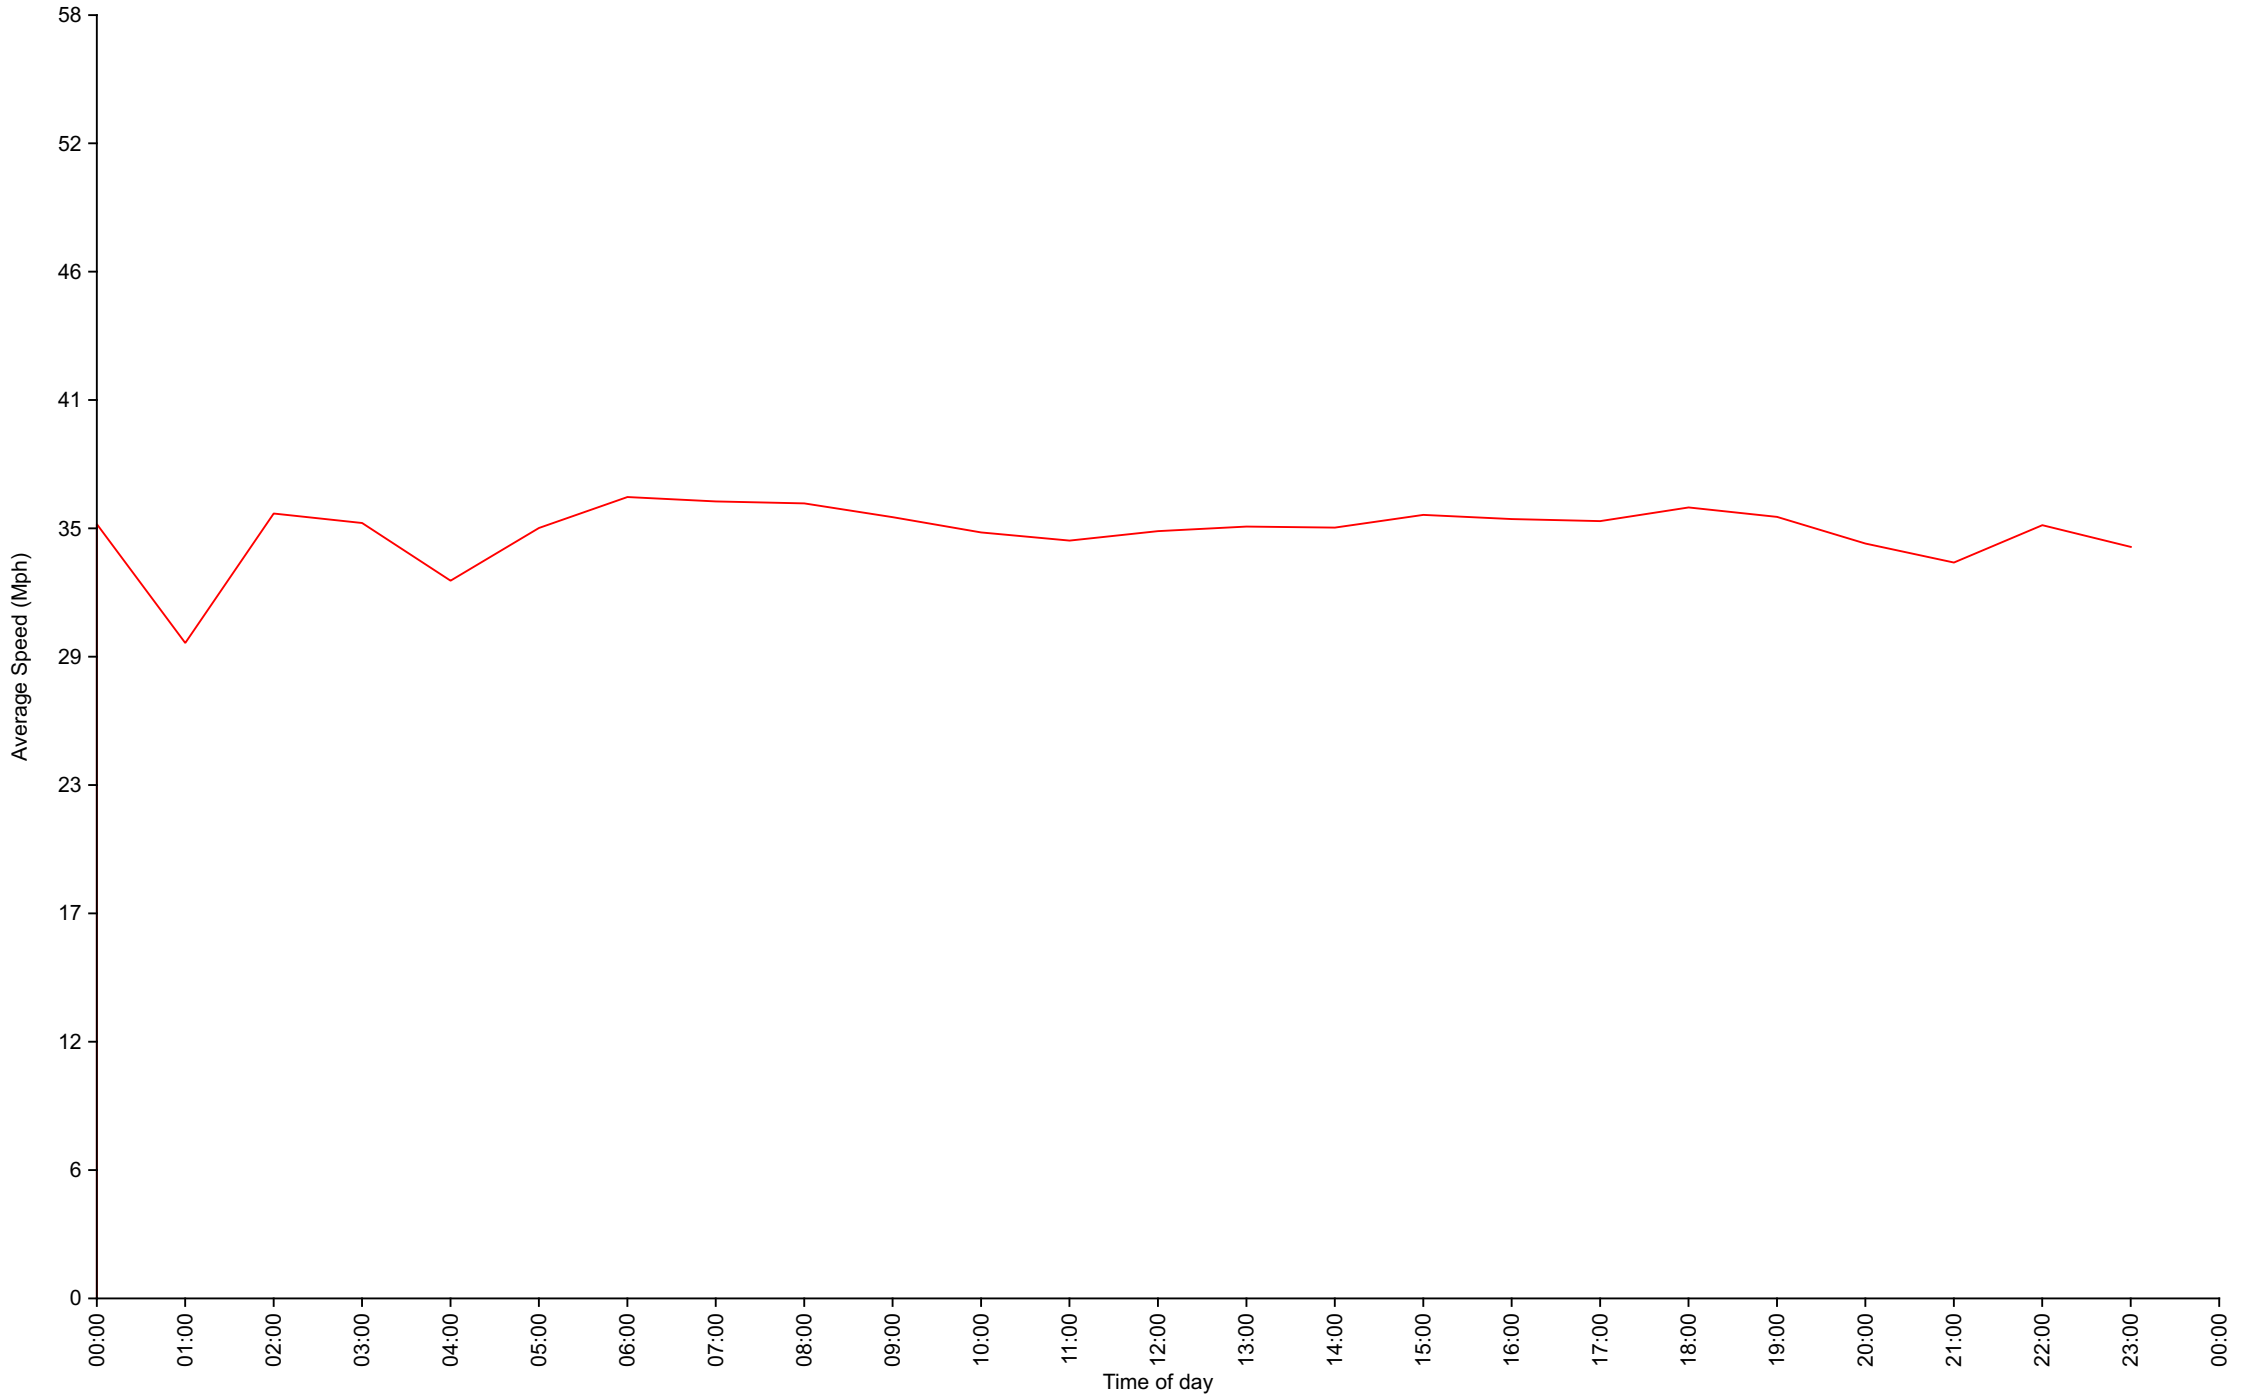

Average Speed By Hour

Traffic Overview from Fri Sep 1 2023 to Sat Sep 30 2023
(60 Minute Resolution)