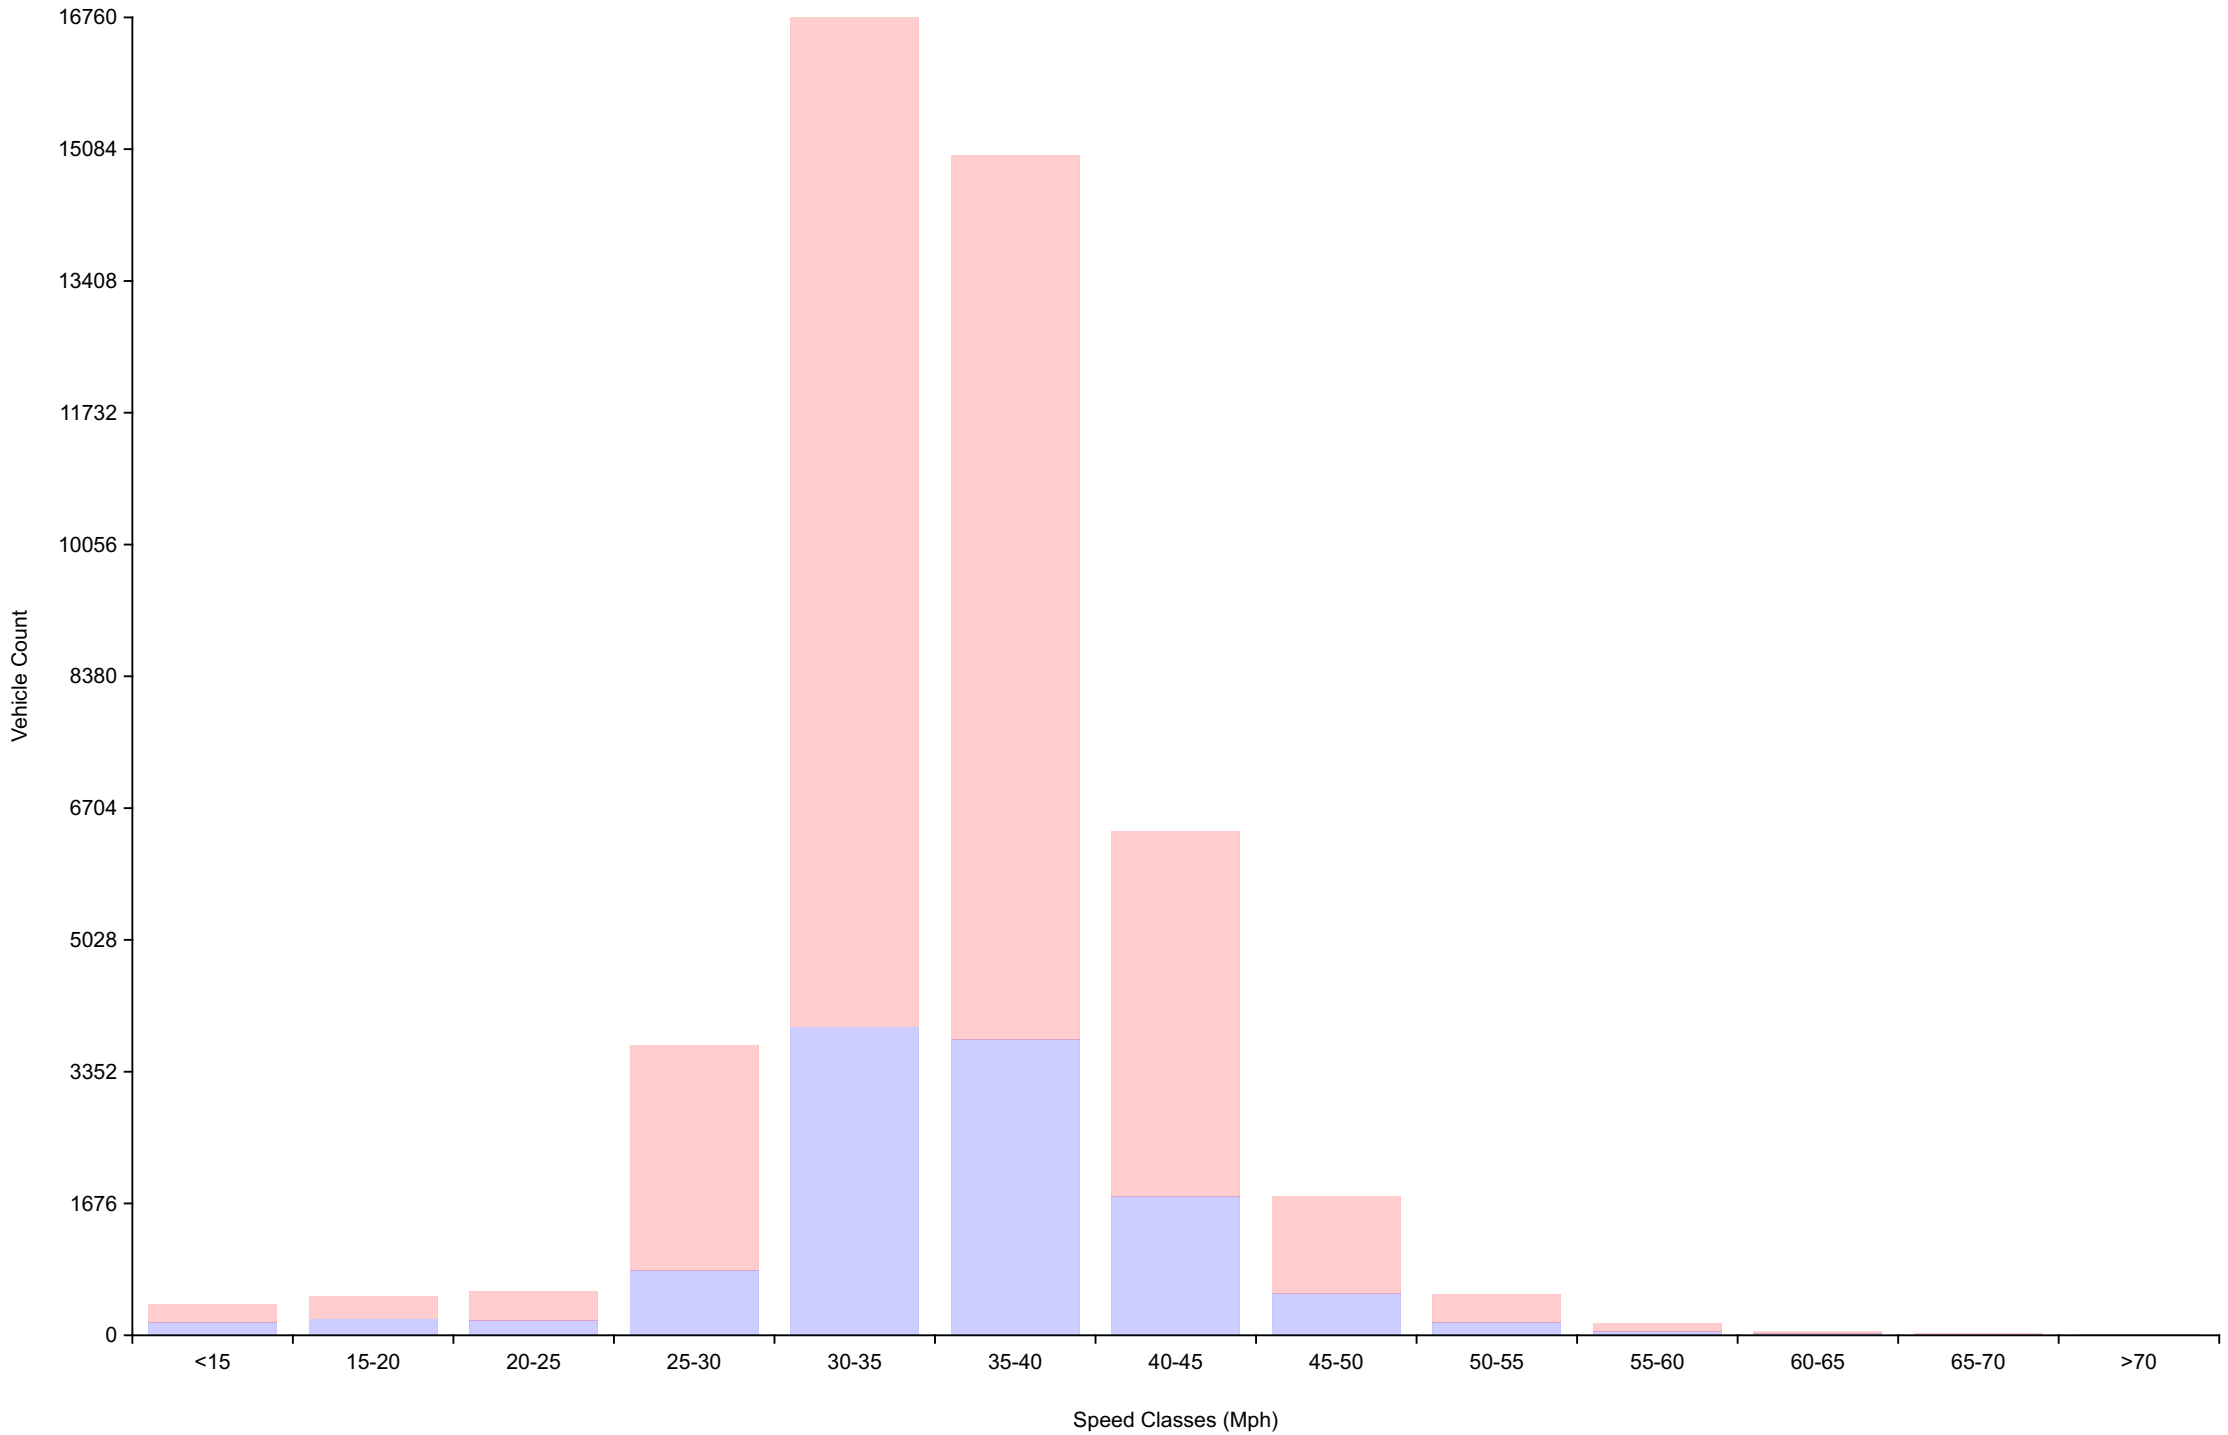

Vehicle Counts By Speed Class

Traffic Overview from Fri Sep 1 2023 to Sat Sep 30 2023