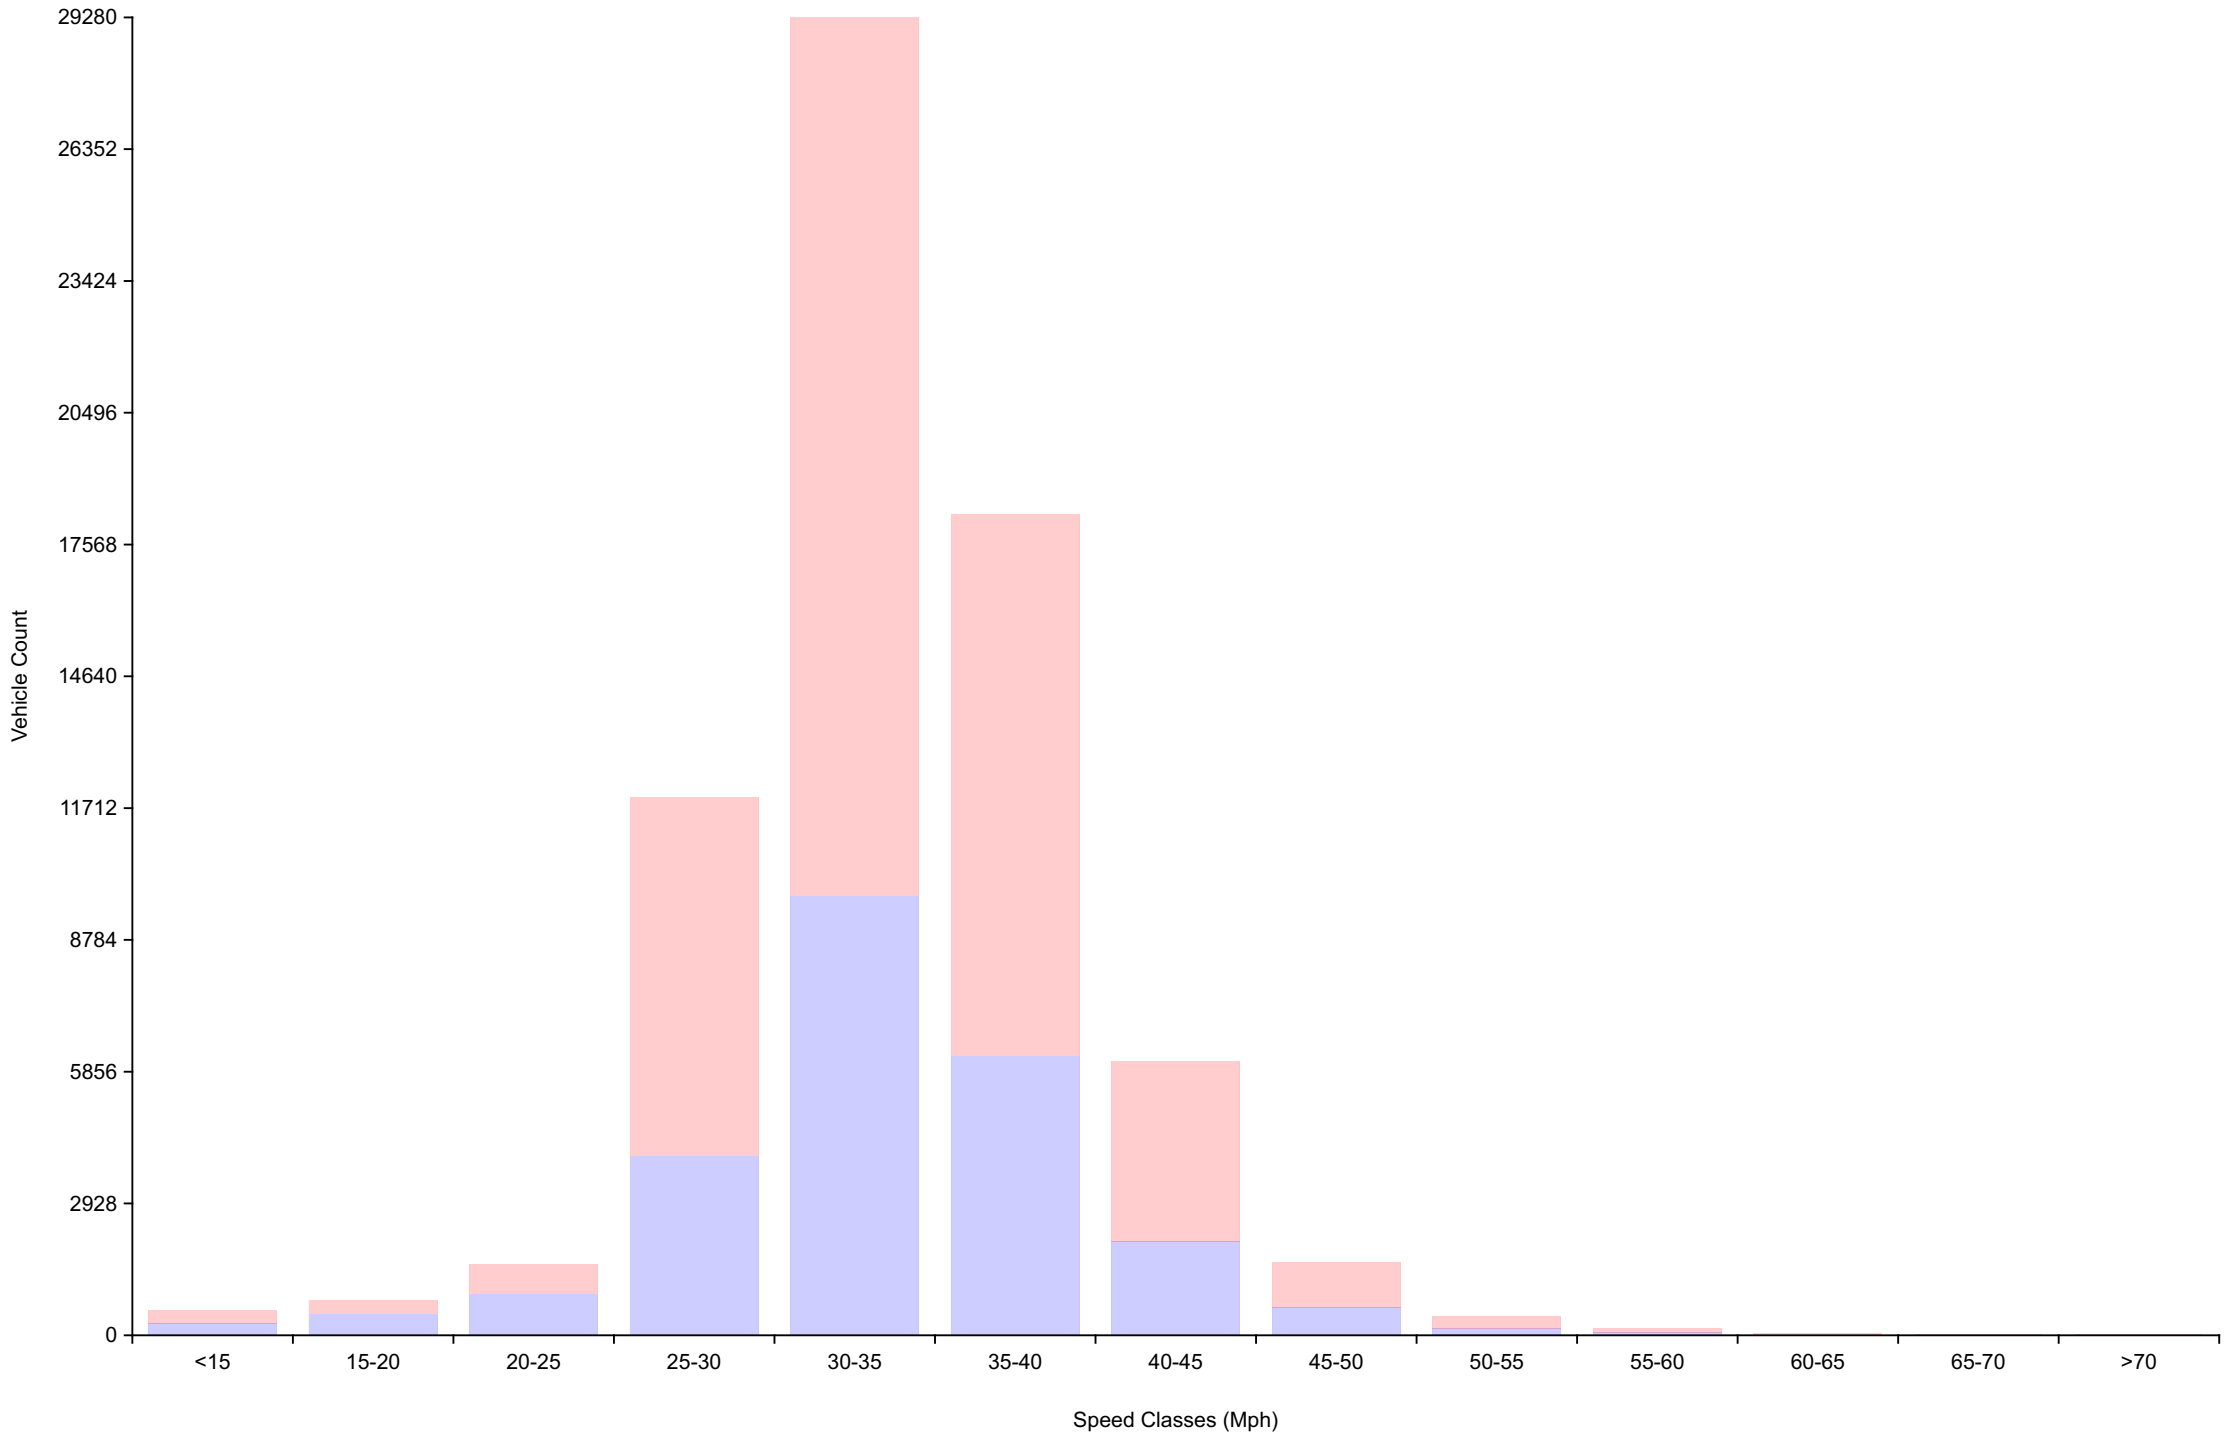

Vehicle Counts By Speed Class

Traffic Overview from Tue Jan 3 2023 to Tue Jan 31 2023