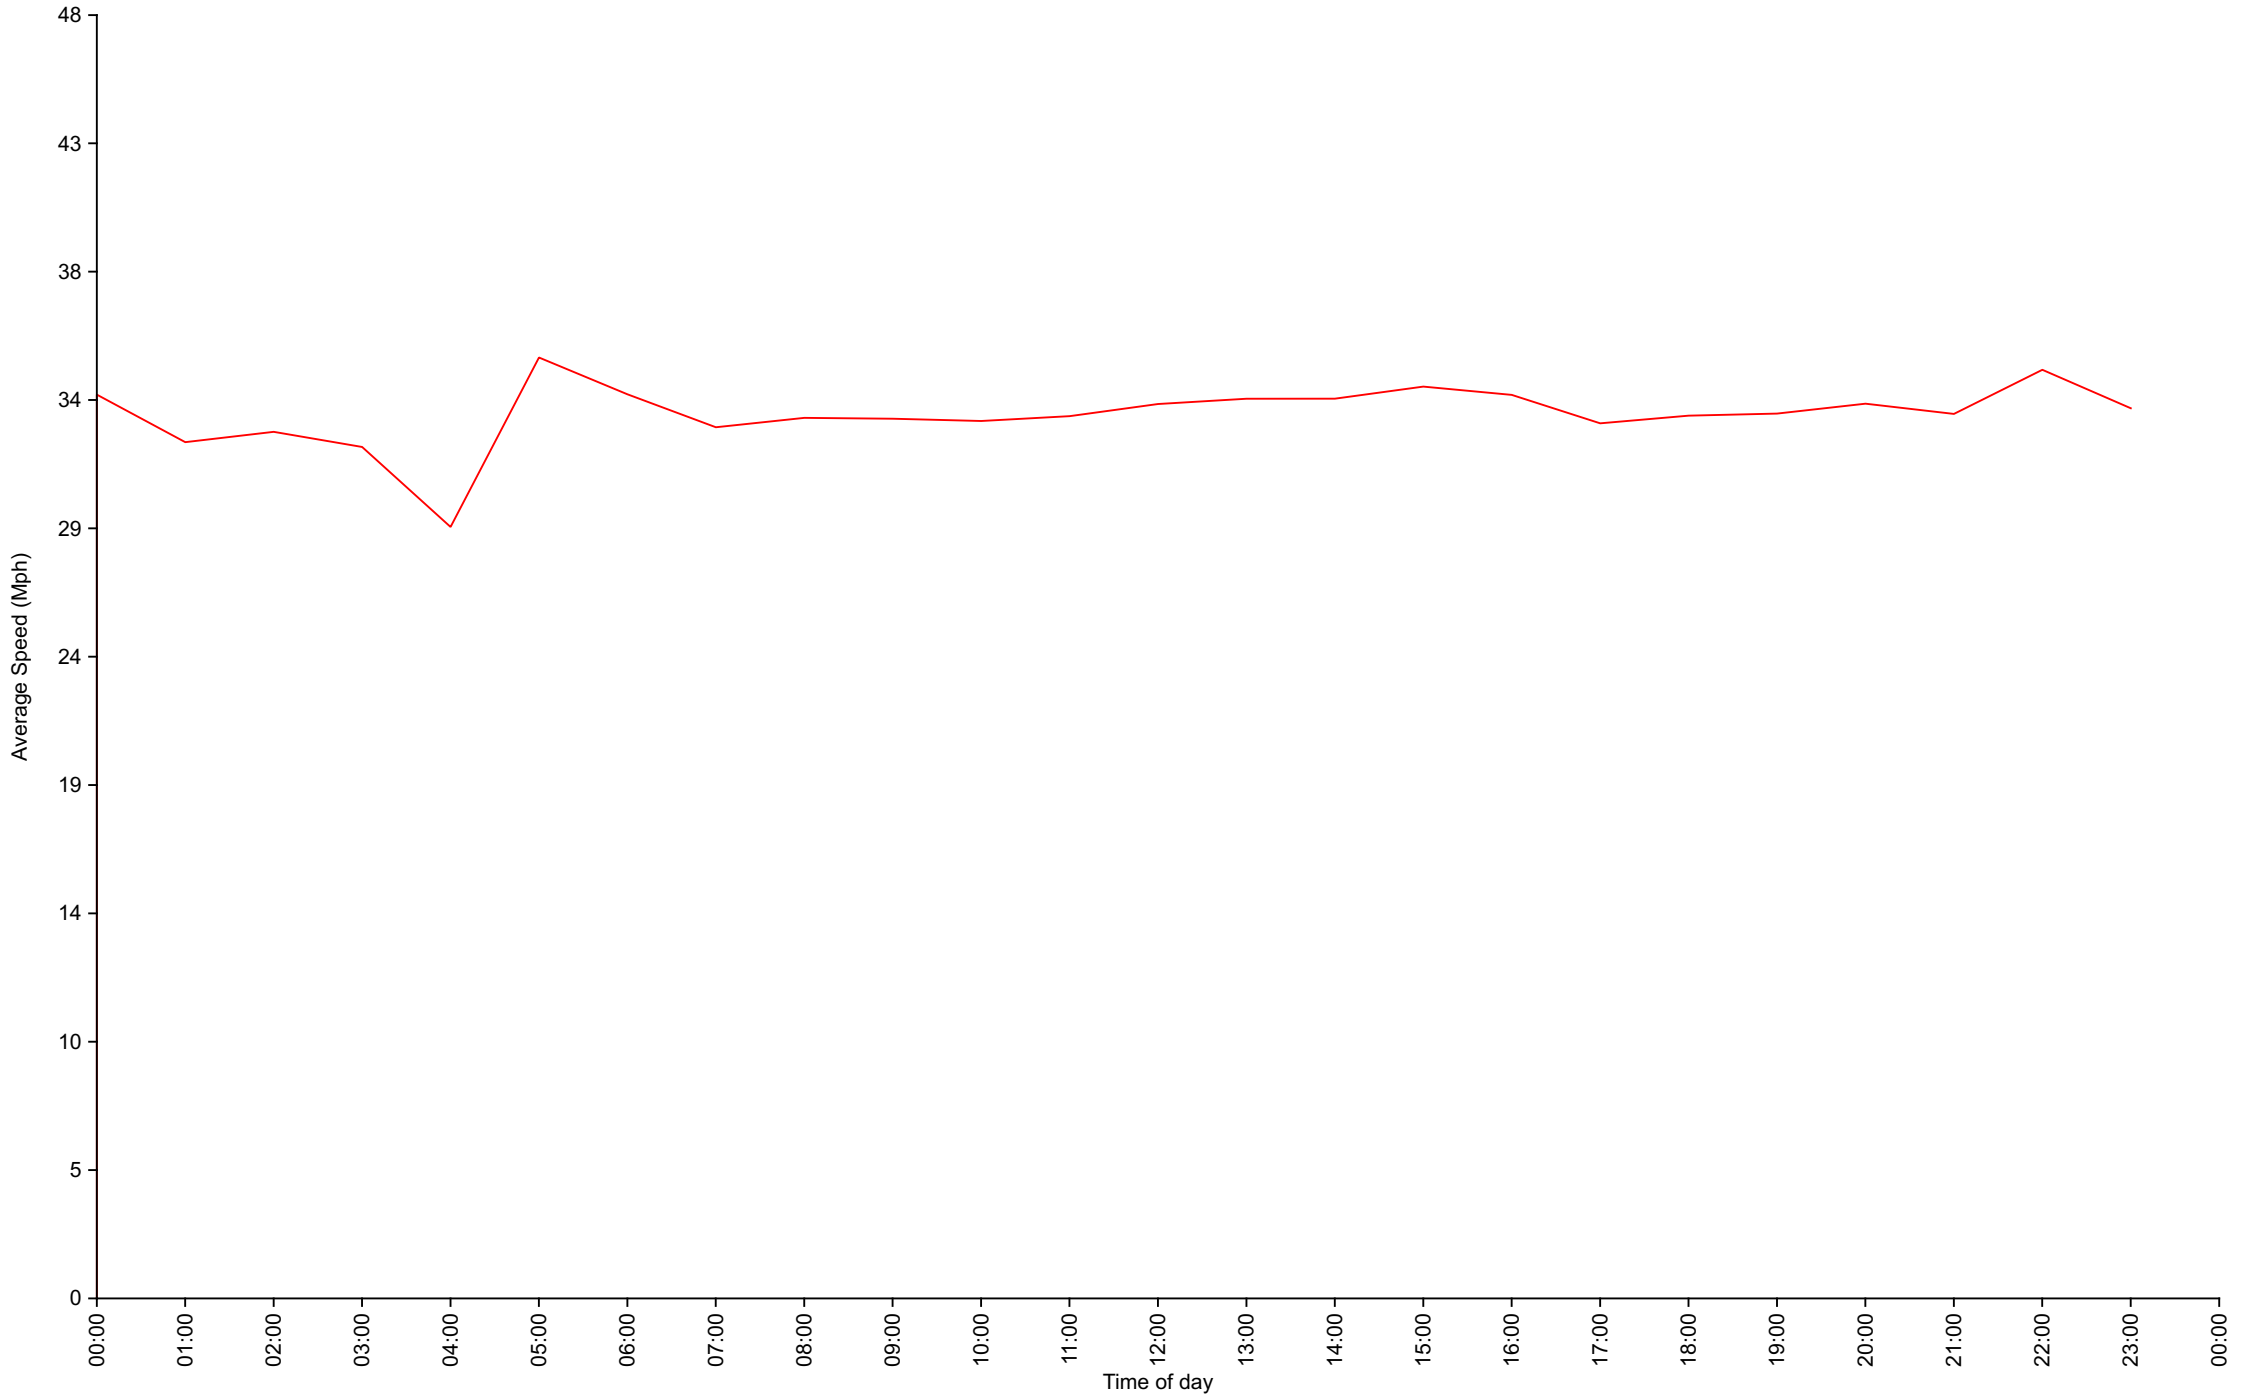

Average Speed By Hour

Traffic Overview from Tue Jan 3 2023 to Tue Jan 31 2023
(60 Minute Resolution)