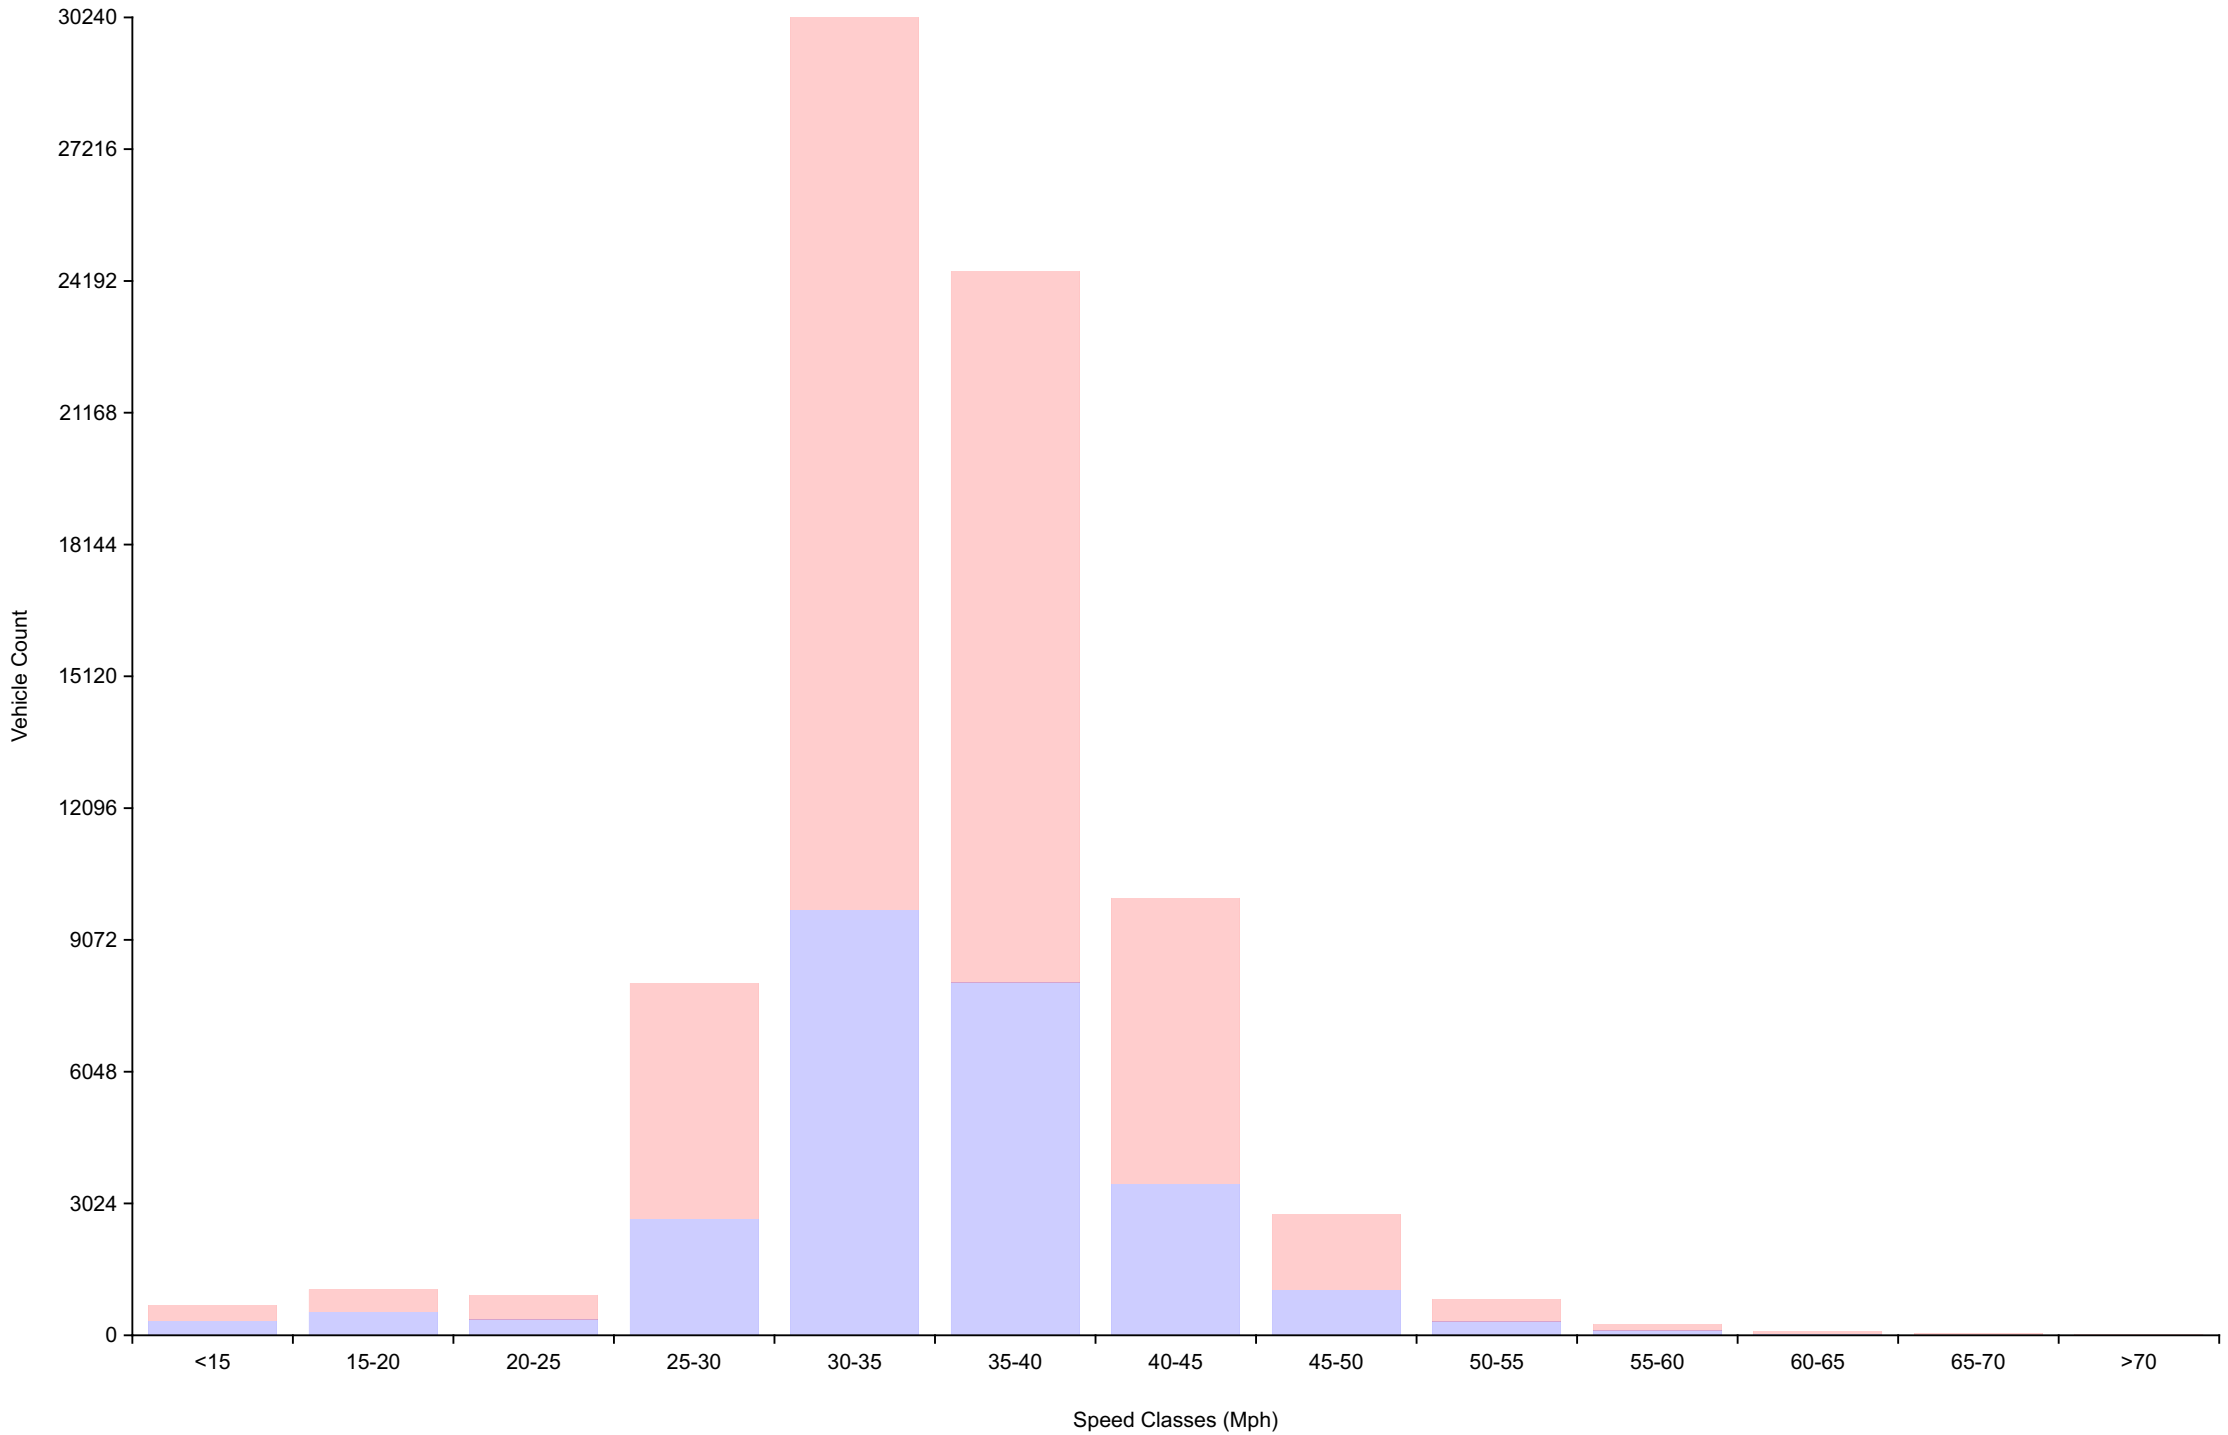

Vehicle Counts By Speed Class

Traffic Overview from Sat Apr 1 2023 to Sun Apr 30 2023