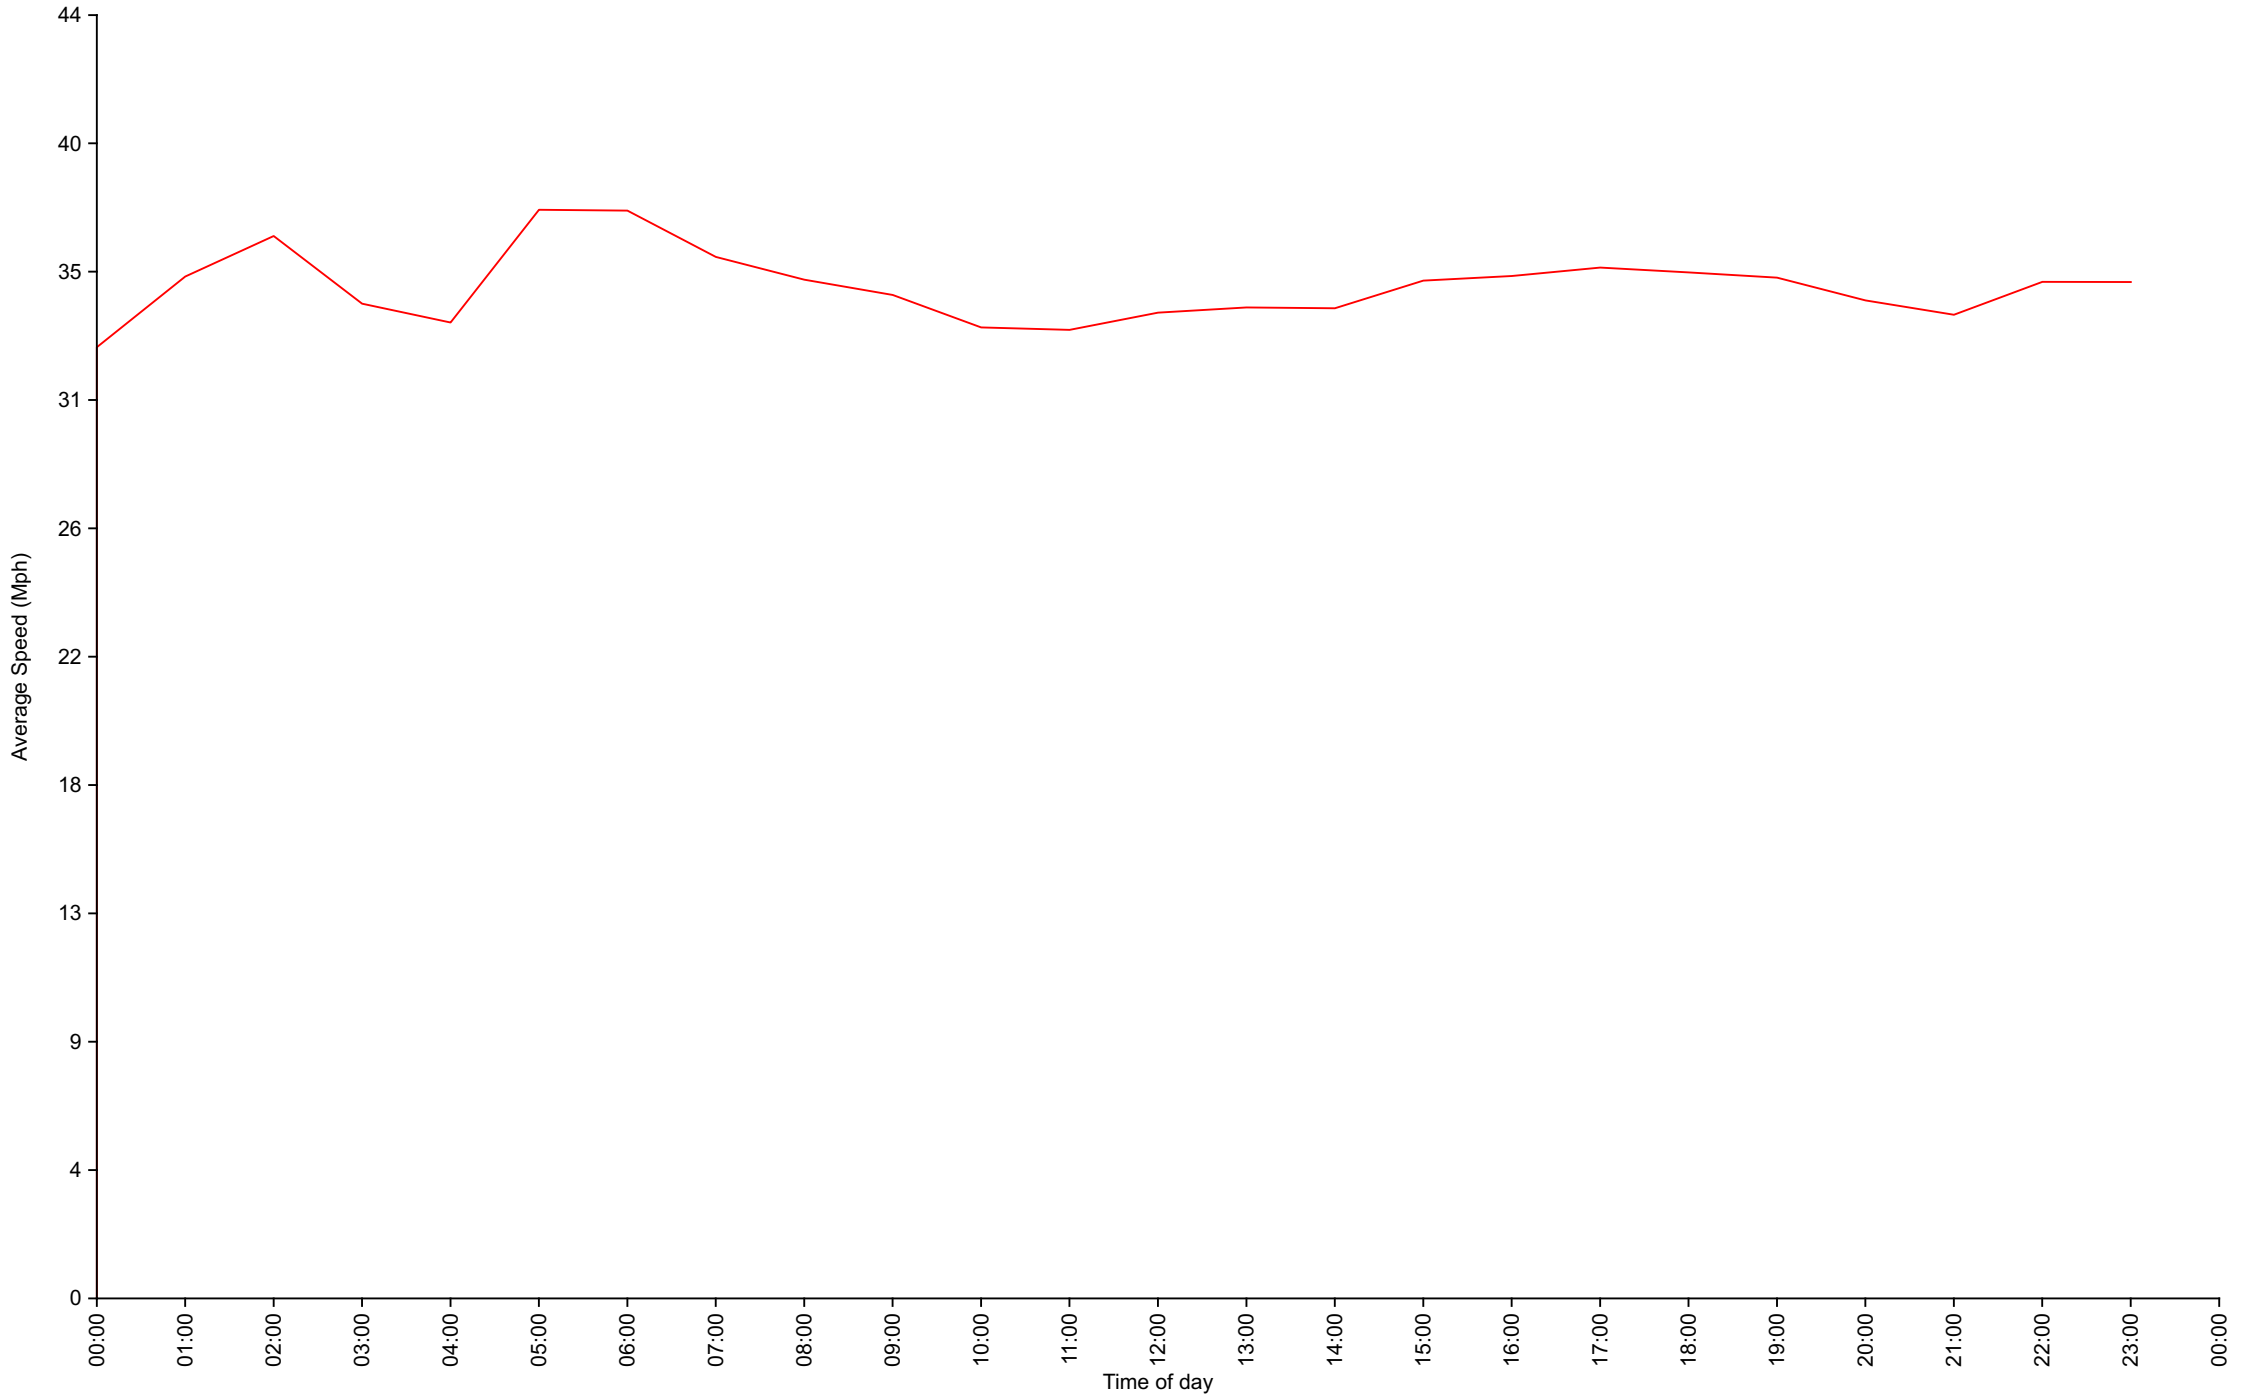

Average Speed By Hour

Traffic Overview from Sat Apr 1 2023 to Sun Apr 30 2023
(60 Minute Resolution)